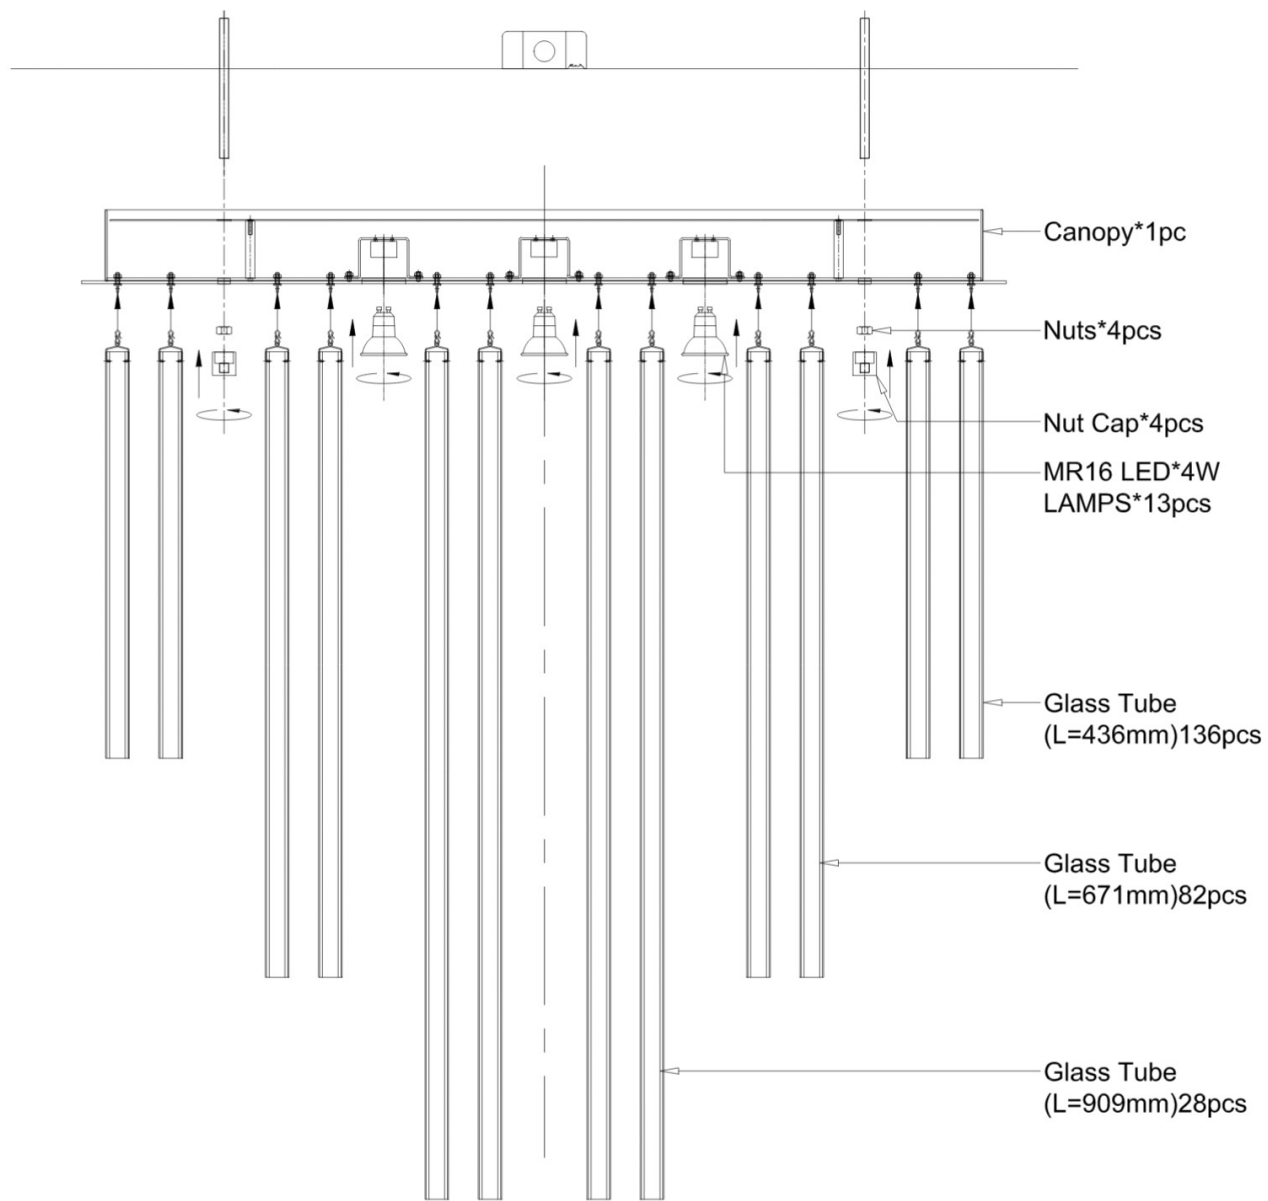

Jade CHANDELIER

INSTALLATION GUIDE

WEARING GLOVES
IS RECOMMENDED

DANGER: ELECTRIC SHOCK RISK. FOR YOUR SAFETY,
TURN OFF ELECTRICAL POWER BEFORE BEGINNING
INSTALLATION AND USE CAUTION WHEN INSTALLING.

+1 888.399.9905

www.vault-light.com | sales@vault-light.com

Canopy*1pc

Nuts*4pcs

Nut Cap*4pcs

MR16 LED*4W
LAMPS*13pcs

Glass Tube
(L=436mm)136pcs

Glass Tube
(L=671mm)82pcs

Glass Tube
(L=909mm)28pcs