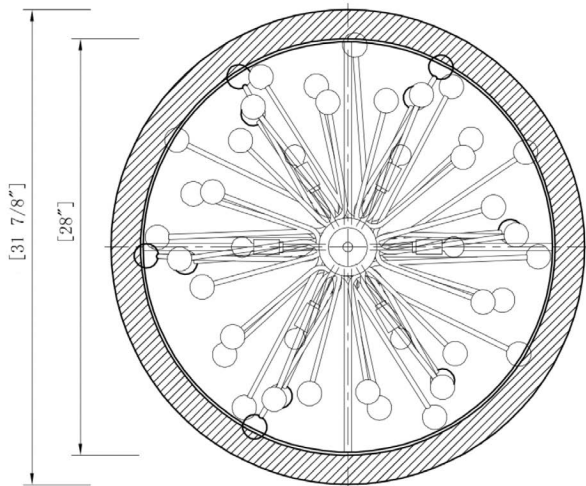

FRONT

CLOSE-UP

- |     |     |          |     |         |
|-----|-----|----------|-----|---------|
| 1). | L1: | [5.08"]  | L2: | [4.09"] |
| 2). | L1: | [7.4"]   | L2: | [5.12"] |
| 3). | L1: | [11.61"] | L2: | [8.9"]  |

**DESCRIPTION**

Dramatic black lighting offers this decorative and exquisite design. Isla features fascinating details: a gold foil interior, a chic black shade and decorative glass balls fastened to a sputnik style core.

**MATERIALS**

Steel, Glass

**CERTIFICATIONS**

UL Certified

**MOUNTING**

Single Gang J-BOX

**WEIGHT**

Allow for 20 LBS