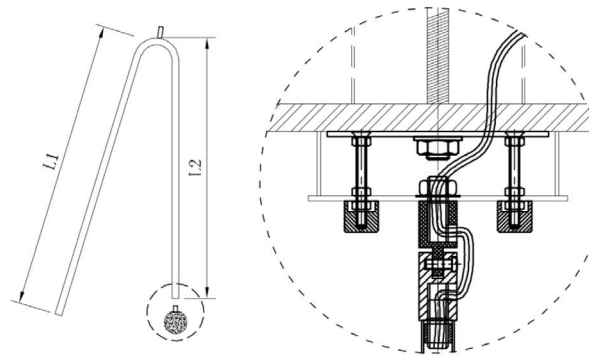

FRONT

CLOSE-UP

- |     |     |          |     |         |
|-----|-----|----------|-----|---------|
| 1). | L1: | [5.08"]  | L2: | [4.09"] |
| 2). | L1: | [7.4"]   | L2: | [5.12"] |
| 3). | L1: | [11.61"] | L2: | [8.9"]  |

**DESCRIPTION**

Dramatic black lighting offers this decorative and exquisite design. Isla features fascinating details: a gold foil interior, a chic black shade and decorative glass balls fastened to a sputnik style core.

**MATERIALS**

Steel, Glass

**CERTIFICATIONS**

UL Certified

**MOUNTING**

Single Gang J-BOX

**WEIGHT**

Allow for 20 LBS