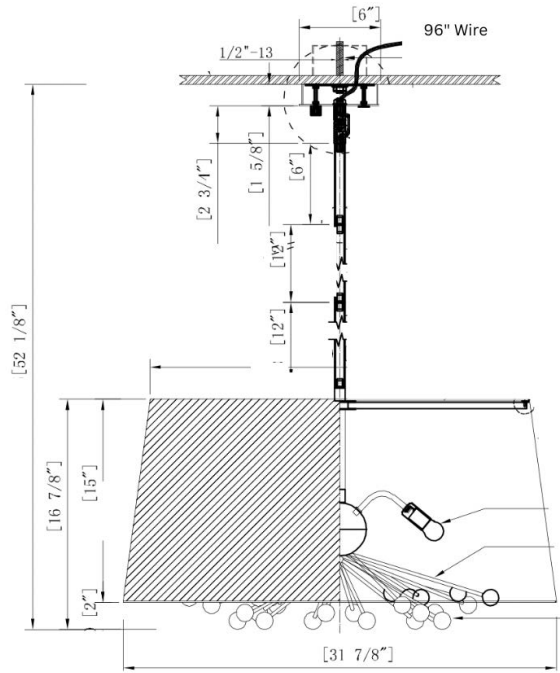

FRONT

CLOSE-UP

- |     |     |          |     |         |
|-----|-----|----------|-----|---------|
| 1). | L1: | [5.08"]  | L2: | [4.09"] |
| 2). | L1: | [7.4"]   | L2: | [5.12"] |
| 3). | L1: | [11.61"] | L2: | [8.9"]  |

**DESCRIPTION**

Dramatic black lighting offers this decorative and exquisite design. Isla features fascinating details: a gold foil interior, a chic black shade and decorative glass balls fastened to a sputnik style core.

**MATERIALS**

Steel, Glass

**CERTIFICATIONS**

UL Certified

**MOUNTING**

Single Gang J-BOX

**WEIGHT**

Allow for 20 LBS