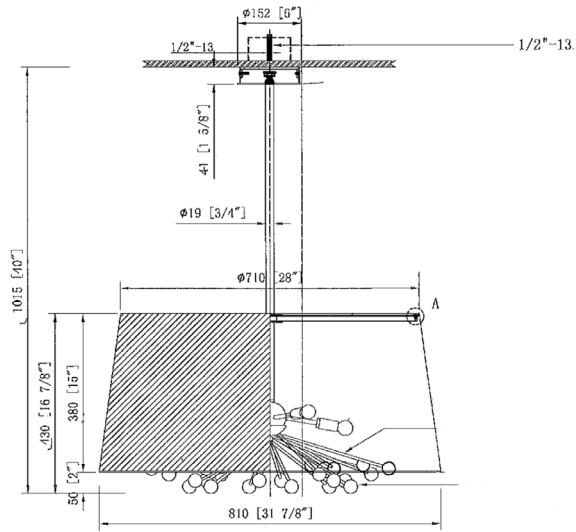

FRONT

CLOSE-UP

**DESCRIPTION**

Dramatic black lighting offers this decorative and exquisite design. Isla features fascinating details: a gold foil interior, a chic black shade and decorative glass balls fastened to a sputnik style core.

**MATERIALS**

Steel, Glass

**MOUNTING**

Single Gang J-BOX

**WEIGHT**

Allow for 20 LBS

**CERTIFICATIONS**

UL Certified