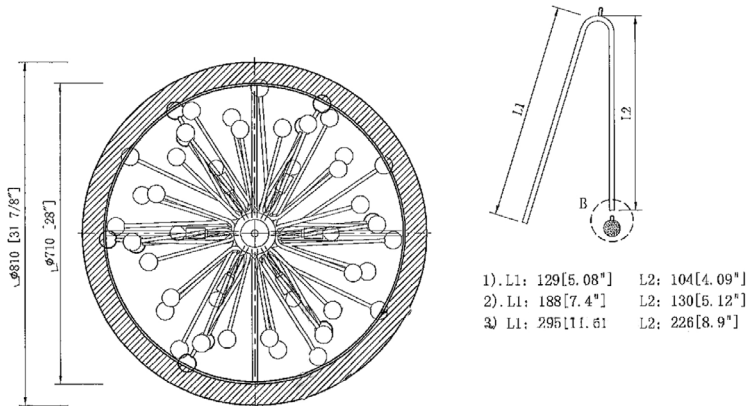

FRONT

CLOSE-UP

**DESCRIPTION**

Dramatic black lighting offers this decorative and exquisite design. Isla features fascinating details: a gold foil interior, a chic black shade and decorative glass balls fastened to a sputnik style core.

**MATERIALS**

Steel, Glass

**MOUNTING**

Single Gang J-BOX

**WEIGHT**

Allow for 20 LBS

**CERTIFICATIONS**

UL Certified