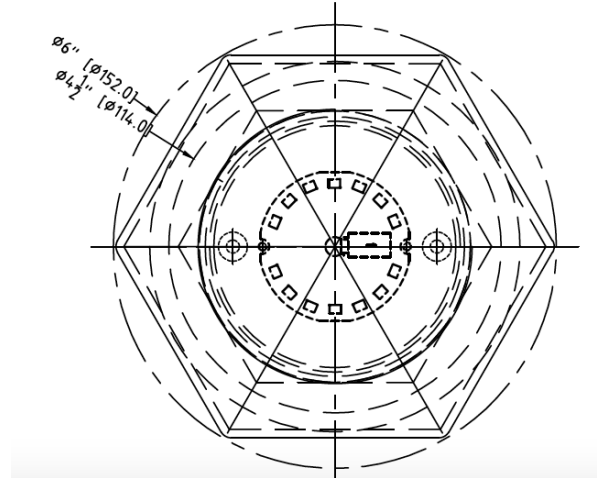

FRONT

BOTTOM

## DESCRIPTION

Gem is the strong silent type. With his matte opal glass shade accentuating his bold geometric shape, he is a daring design detail in any space.