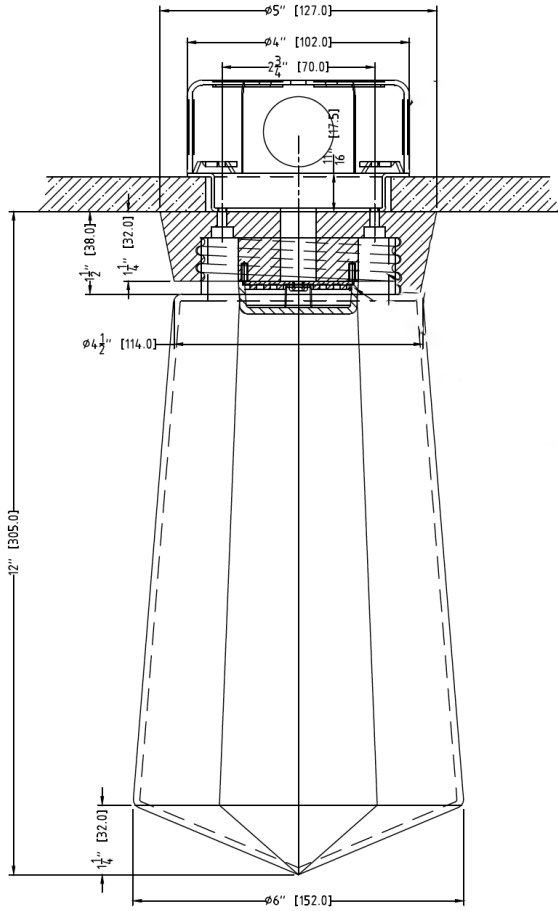

FRONT

BOTTOM

## WEIGHT

Allow for 5 LBS