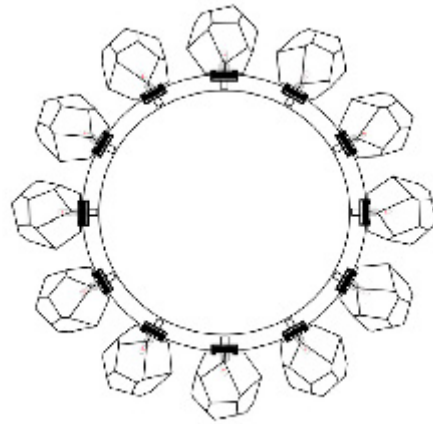

FRONT

BOTTOM

DESCRIPTION

The Emille glass chandelier offers a dynamic design incorporating geometric water glass geodes which feature a textured swirl surface. This light fixture has a stunning display of shadow and light that shines out from the fixture.

MATERIALS

Steel, Glass

MOUNTING

Single Gang J-BOX

WEIGHT

Allow for 45 LBS

CERTIFICATIONS

UL Certified