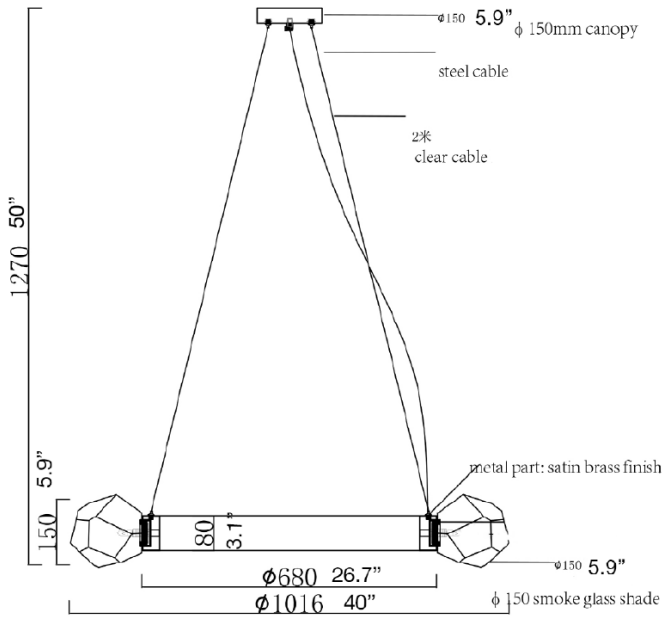

FRONT

BOTTOM

DESCRIPTION

The Emille glass chandelier offers a dynamic design incorporating geometric water glass geodes which feature a textured swirl surface. This light fixture has a stunning display of shadow and light that shines out from the fixture.

MATERIALS

Steel, Glass

MOUNTING

Single Gang J-BOX

WEIGHT

Allow for 45 LBS

CERTIFICATIONS

UL Certified