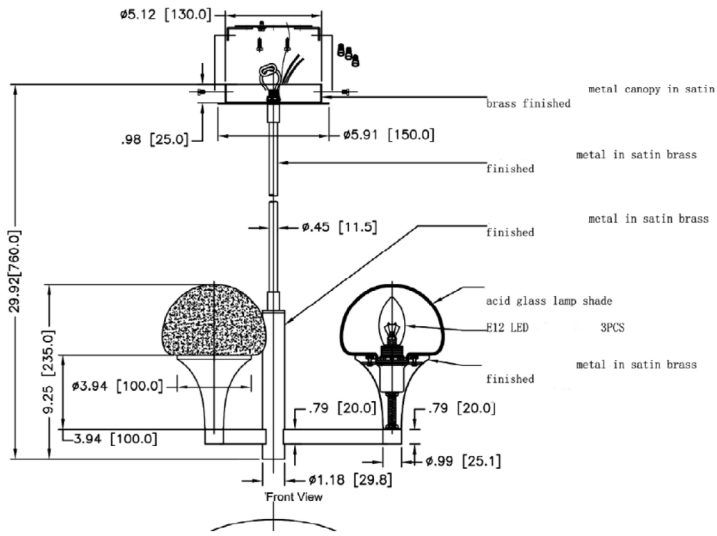

FRONT

SIDE

DESCRIPTION

A brass globe chandelier with elevated art deco style. Elize features an architectural frame in satin brass with three delicate white globes. This white globe chandelier has a petite size, making it a stylish choice for contemporary apartment living.

MATERIALS

Steel, Glass

MOUNTING

Single Gang J-BOX

WEIGHT

Allow for 20 LBS

CERTIFICATIONS

UL Certified