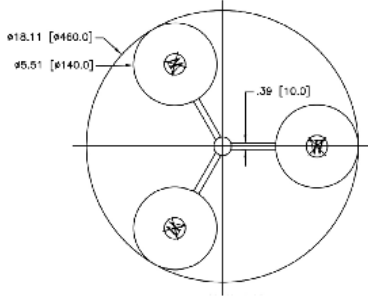

FRONT

SIDE

DESCRIPTION

A brass globe chandelier with elevated art deco style. Elize features an architectural frame in satin brass with three delicate white globes. This white globe chandelier has a petite size, making it a stylish choice for contemporary apartment living.