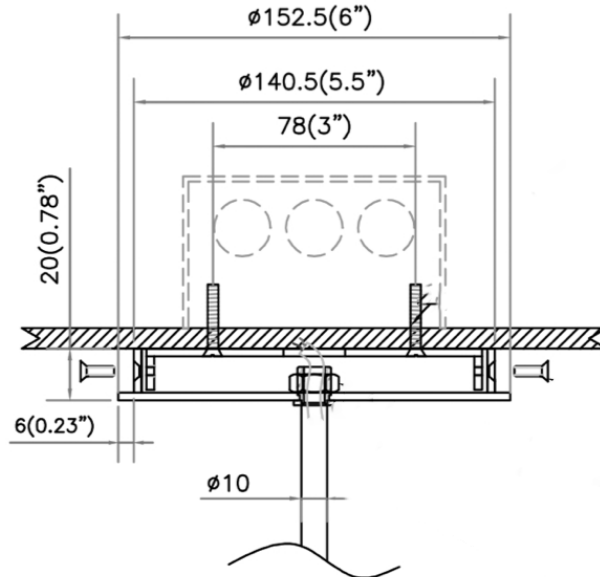

FRONT

TOP

SIDE

DESCRIPTION

The Eden Single Pendant is part of our popular Eden series. The Eden Single Pendant is a classic piece posing delicately over a table or counter top anywhere from your bedroom to kitchen.

MATERIALS

Steel, Glass

MOUNTING

Single Gang J-BOX

WEIGHT

Allow for 10 LBS

CERTIFICATIONS

UL Certified