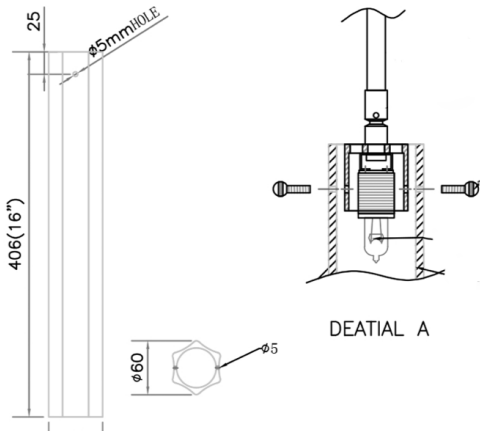

FRONT

TOP

SIDE

DESCRIPTION

The Eden Single Pendant is part of our popular Eden series. The Eden Single Pendant is a classic piece posing delicately over a table or counter top anywhere from your bedroom to kitchen.

MATERIALS

Steel, Glass

MOUNTING

Single Gang J-BOX

WEIGHT

Allow for 10 LBS

CERTIFICATIONS

UL Certified