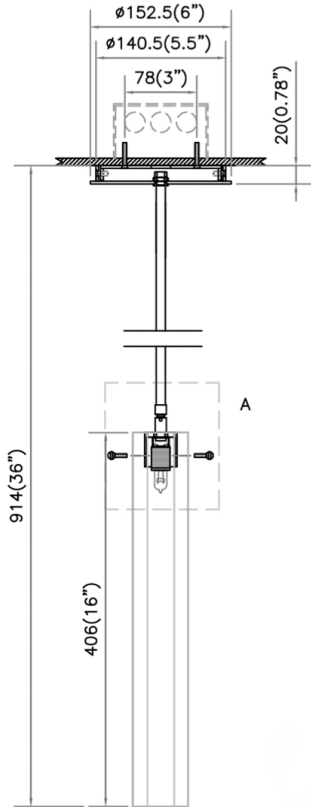

FRONT

TOP

SIDE

DESCRIPTION

The Eden Single Pendant is part of our popular Eden series. The Eden Single Pendant is a classic piece posing delicately over a table or counter top anywhere from your bedroom to kitchen.

MATERIALS

Steel, Glass

MOUNTING

Single Gang J-BOX

WEIGHT

Allow for 10 LBS

CERTIFICATIONS

UL Certified