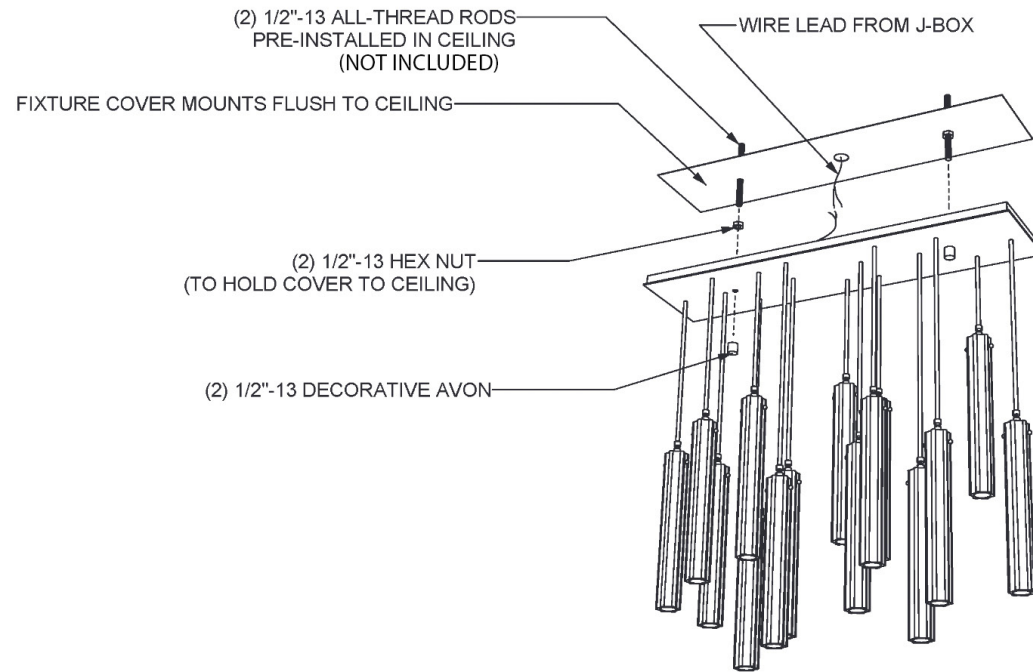

Eden CHANDELIER

INSTALLATION GUIDE

WEARING GLOVES
IS RECOMMENDED

DANGER: ELECTRIC SHOCK RISK. FOR YOUR SAFETY,
TURN OFF ELECTRICAL POWER BEFORE BEGINNING
INSTALLATION AND USE CAUTION WHEN INSTALLING.

+1 888.399.9905

www.vault-light.com | sales@vault-light.com

EDEN PENDANT

INSTALLATION DIAGRAM

EDEN PENDANT

MOUNTING PLAN