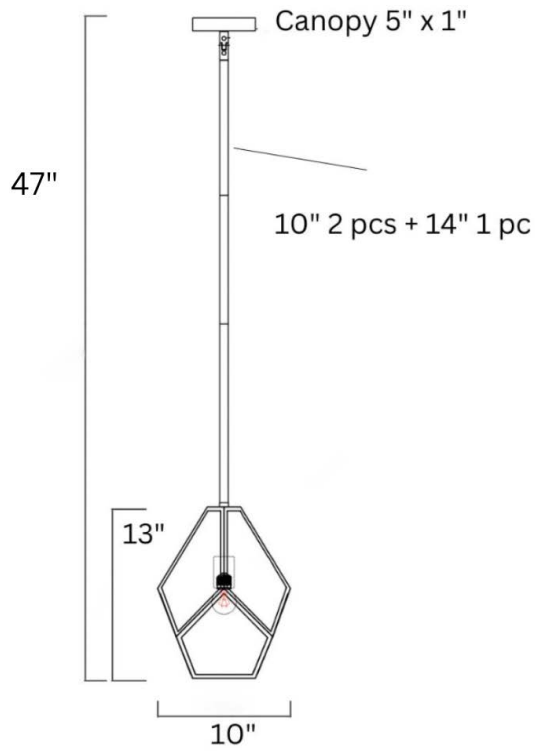

# FRONT

## WEIGHT

Allow for 20 LBS