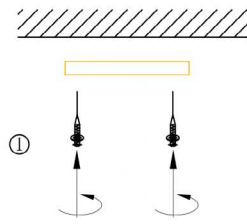

Drake PENDANT INSTALLATION GUIDE

WEARING GLOVES
IS RECOMMENDED

DANGER: ELECTRIC SHOCK RISK. FOR YOUR SAFETY,
TURN OFF ELECTRICAL POWER BEFORE BEGINNING
INSTALLATION AND USE CAUTION WHEN INSTALLING.

+1 888.399.9905

www.vault-light.com | sales@vault-light.com

Step 1

Step 2

Installation view for sloped floor

Step 3