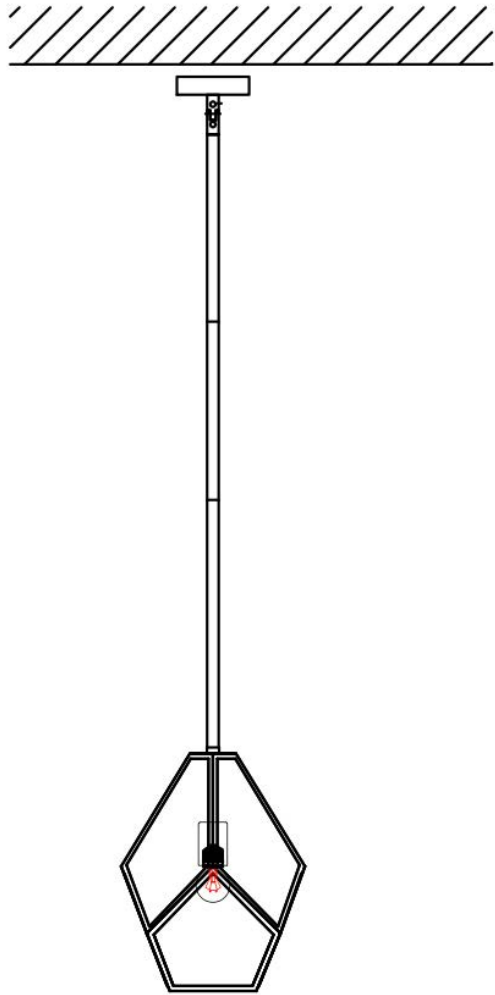

Drake PENDANT INSTALLATION GUIDE

WEARING GLOVES
IS RECOMMENDED

DANGER: ELECTRIC SHOCK RISK. FOR YOUR SAFETY,
TURN OFF ELECTRICAL POWER BEFORE BEGINNING
INSTALLATION AND USE CAUTION WHEN INSTALLING.

+1 888.399.9905

www.vault-light.com | sales@vault-light.com

Step 1

Step 2

Installation view for sloped floor

Step 3