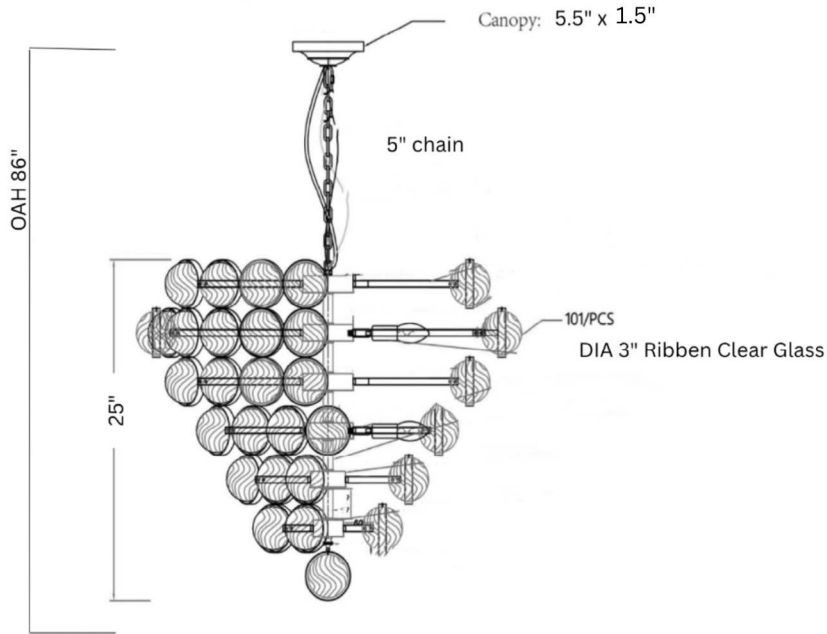

FRONT

BOTTOM

DESCRIPTION

Meet the Dominique glass chandelier. Tiers of brass metal rings and suspending ribbed glass globes give off a Hollywood glam vibe that illuminates any space.

MATERIALS

Steel, Glass

MOUNTING

Single Gang J-BOX

WEIGHT

Allow for 50 LBS

CERTIFICATIONS

UL Certified