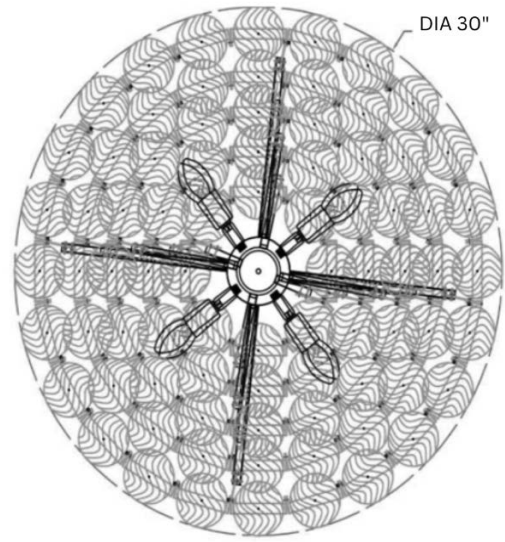

FRONT

BOTTOM

DESCRIPTION

Meet the Dominique glass chandelier. Tiers of brass metal rings and suspending ribbed glass globes give off a Hollywood glam vibe that illuminates any space.

MATERIALS

Steel, Glass