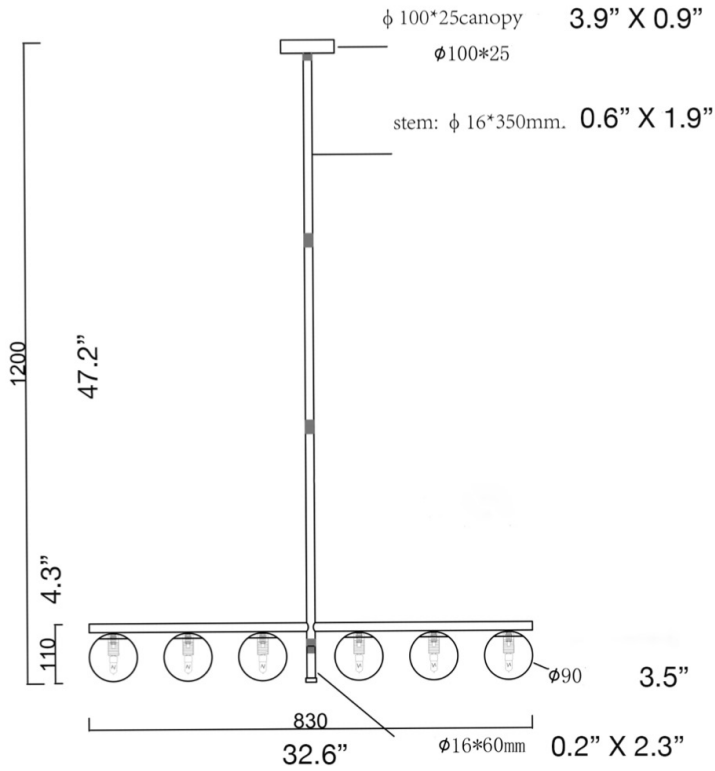

FRONT

DESCRIPTION

A modern white globe chandelier with a minimalist design and dainty white globe shades. This sophisticated interpretation of classic art deco style lighting is perfect for adding artistic simplicity to any space.

MATERIALS

Steel, Glass

MOUNTING

Single Gang J-BOX

WEIGHT

Allow for 10 LBS

CERTIFICATIONS

UL Certified