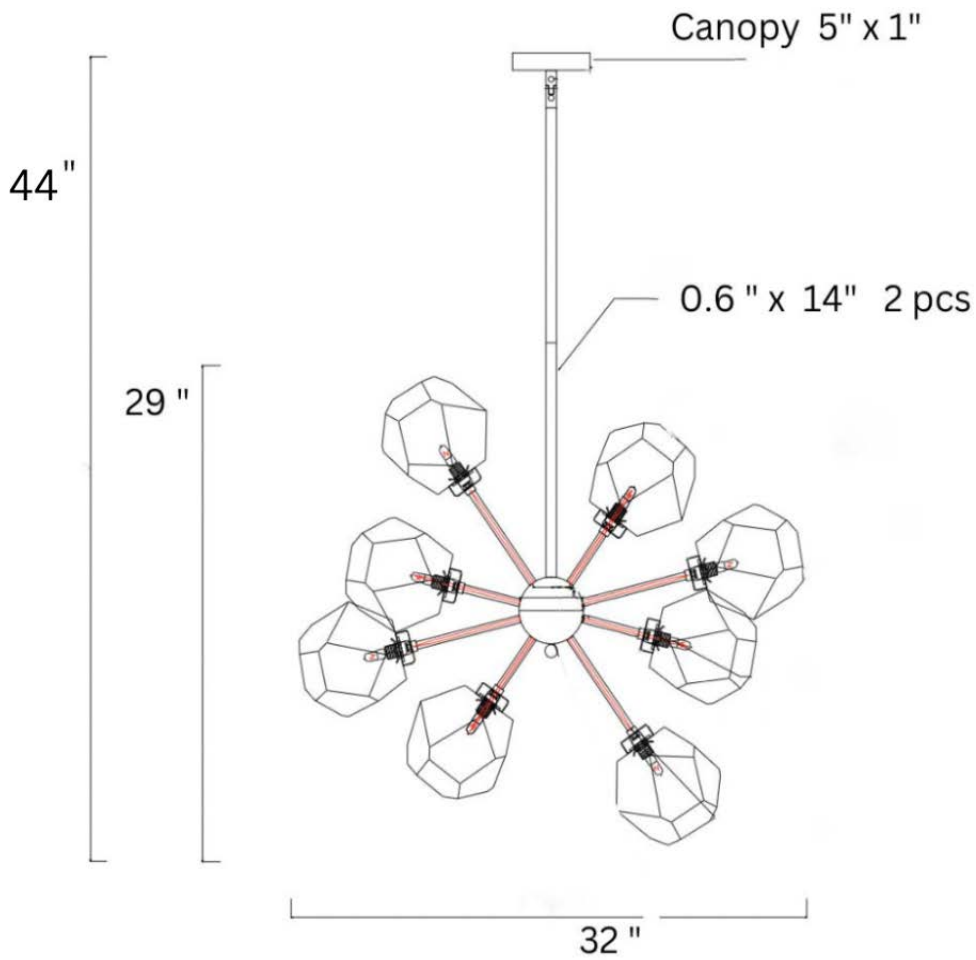

FRONT

DESCRIPTION

The Cicero starburst pendant light offers a more natural take on the sputnik chandelier. Its smoked glass with a water look texture combines with a warm and sleek satin bronze frame to create a fixture that is more organic and spontaneous in form.

MATERIALS

Steel, Glass

MOUNTING

Single Gang J-BOX

WEIGHT

Allow for 35 LBS

CERTIFICATIONS

UL Certified