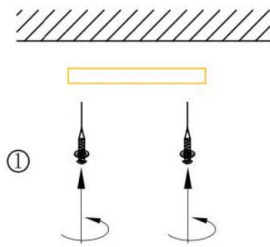

Step 1

Step 2

Installation view for sloped ceiling

Step 3