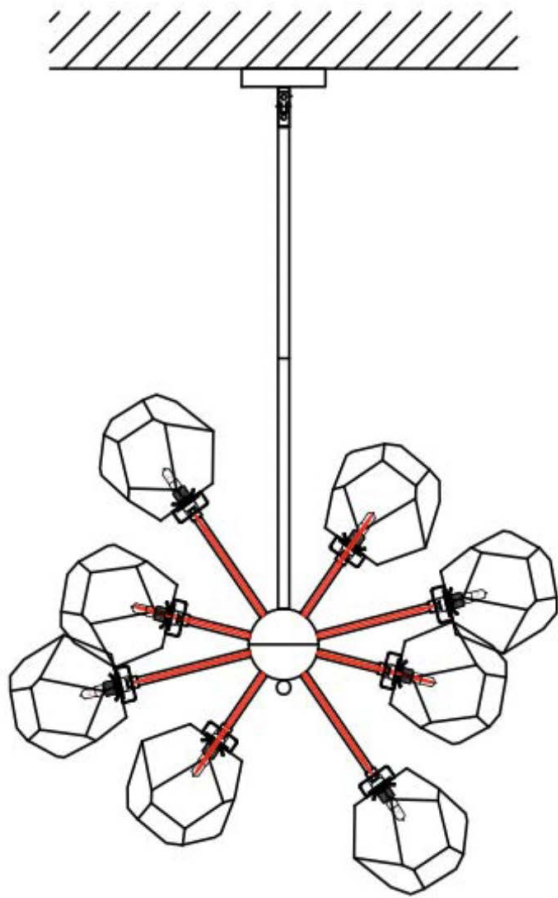

Cicero CHANDELIER

INSTALLATION GUIDE

WEARING GLOVES
IS RECOMMENDED

DANGER: ELECTRIC SHOCK RISK. FOR YOUR SAFETY,
TURN OFF ELECTRICAL POWER BEFORE BEGINNING
INSTALLATION AND USE CAUTION WHEN INSTALLING.

+1 888.399.9905

www.vault-light.com | sales@vault-light.com

Step 1

Step 2

Installation view for sloped ceiling

Step 3