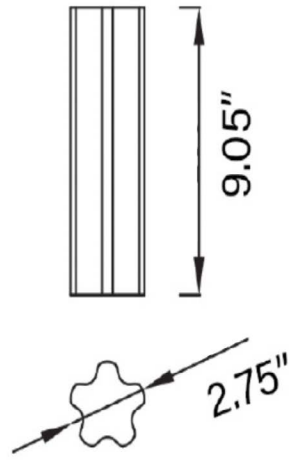

FRONT

CLOSEUP

DESCRIPTION

The Cassian satin brass vintage waterfall chandelier is an art deco light fixture suitable for the most grand dining rooms and entryways. This waterfall chandelier supports five tiers of textured glass from thin graceful hooks.

MATERIALS

Steel, Glass

MOUNTING

Single Gang J-BOX

WEIGHT

Allow for 70 LBS

CERTIFICATIONS

UL Certified