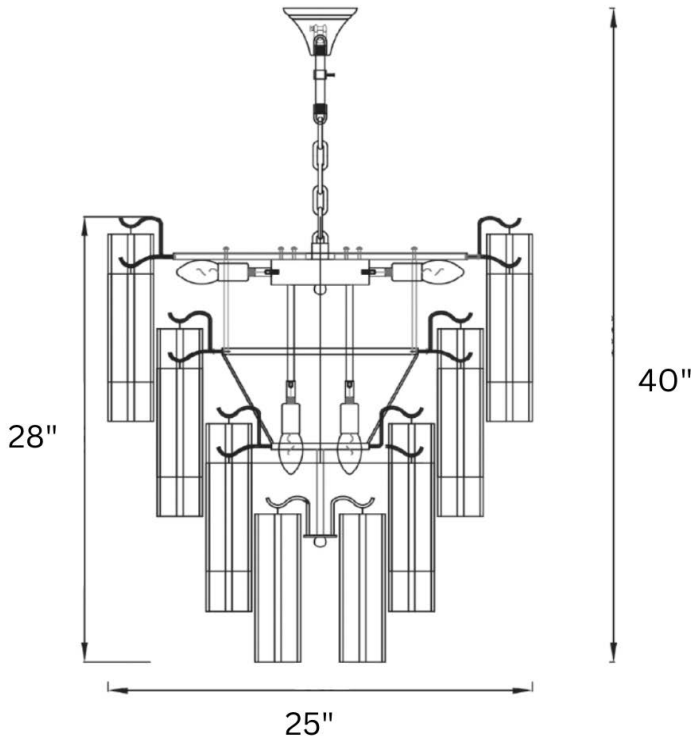

FRONT

CLOSEUP

DESCRIPTION

The Cassian satin brass vintage waterfall chandelier is an art deco light fixture suitable for the most grand dining rooms and entryways. This waterfall chandelier supports five tiers of textured glass from thin graceful hooks.

MATERIALS

Steel, Glass

MOUNTING

Single Gang J-BOX

WEIGHT

Allow for 70 LBS

CERTIFICATIONS

UL Certified