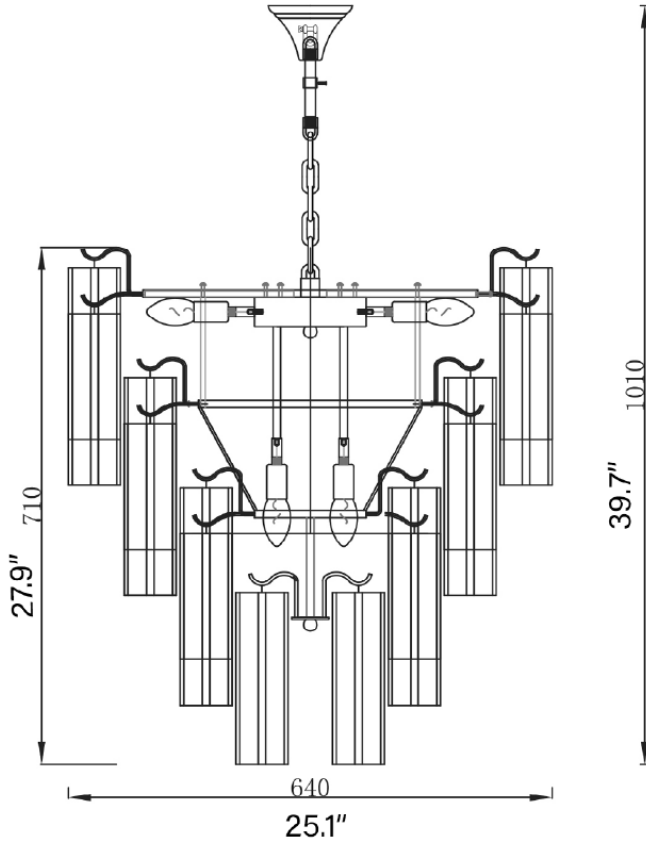

FRONT

CLOSEUP

DESCRIPTION

The Cassian satin brass vintage waterfall chandelier is an art deco light fixture suitable for the most grand dining rooms and entryways. This waterfall chandelier supports five tiers of textured glass from thin graceful hooks.

MATERIALS

Steel, Glass

MOUNTING

Single Gang J-BOX

WEIGHT

Allow for 70 LBS

CERTIFICATIONS

UL Certified