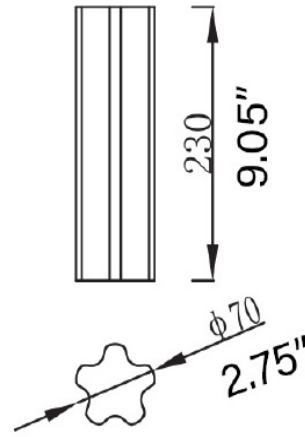

FRONT

CLOSEUP

DESCRIPTION

The Cassian satin brass vintage waterfall chandelier is an art deco light fixture suitable for the most grand dining rooms and entryways. This waterfall chandelier supports five tiers of textured glass from thin graceful hooks.

MATERIALS

Steel, Glass

MOUNTING

Single Gang J-BOX

WEIGHT

Allow for 70 LBS

CERTIFICATIONS

UL Certified