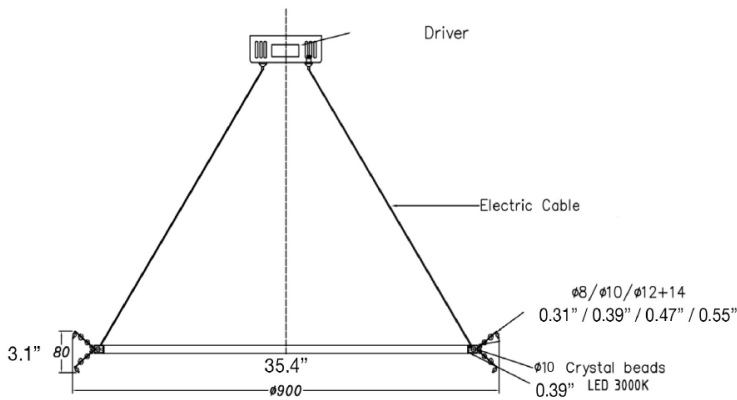

FRONT

SIDE

DESCRIPTION

A modern crystal sloped ceiling chandelier featuring a glittering, icy halo. Delicate beads imitates a crystal look beautifully contrasting with the black frame. This transitional décor fixture is intriguing--a charming living room lighting silhouette with a very contemporary feel.

MATERIALS

Steel, Glass

MOUNTING

Single Gang J-BOX

WEIGHT

Allow for 20 LBS

CERTIFICATIONS

UL Certified