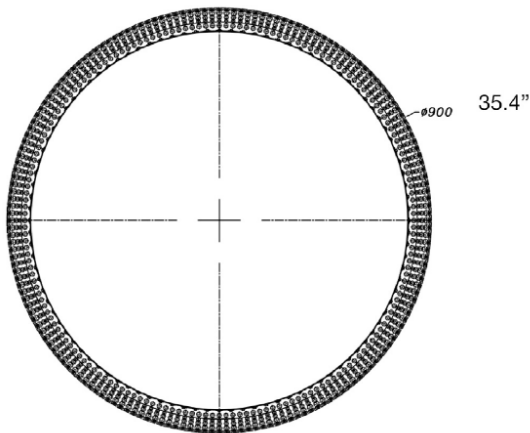

FRONT

SIDE

DESCRIPTION

A modern crystal sloped ceiling chandelier featuring a glittering, icy halo. Delicate beads imitates a crystal look beautifully contrasting with the black frame. This transitional décor fixture is intriguing--a charming living room lighting silhouette with a very contemporary feel.

MATERIALS

Steel, Glass

MOUNTING

Single Gang J-BOX

WEIGHT

Allow for 20 LBS

CERTIFICATIONS

UL Certified