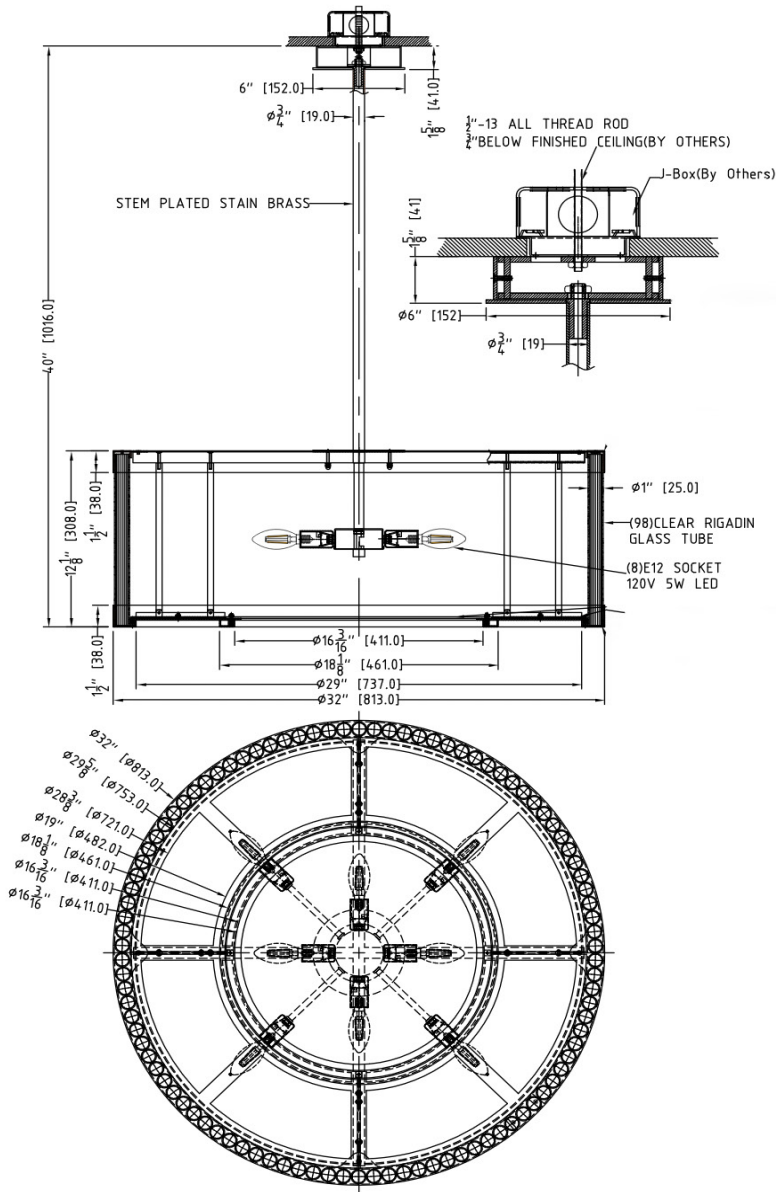

FRONT

**DESCRIPTION**

The Bradford round light fixture decorates your room giving you space to play with other décor elements.

**MATERIALS**

Steel, Glass

**MOUNTING**

Single Gang J-BOX

**WEIGHT**

Allow for 50 LBS

**CERTIFICATIONS**

UL Certified