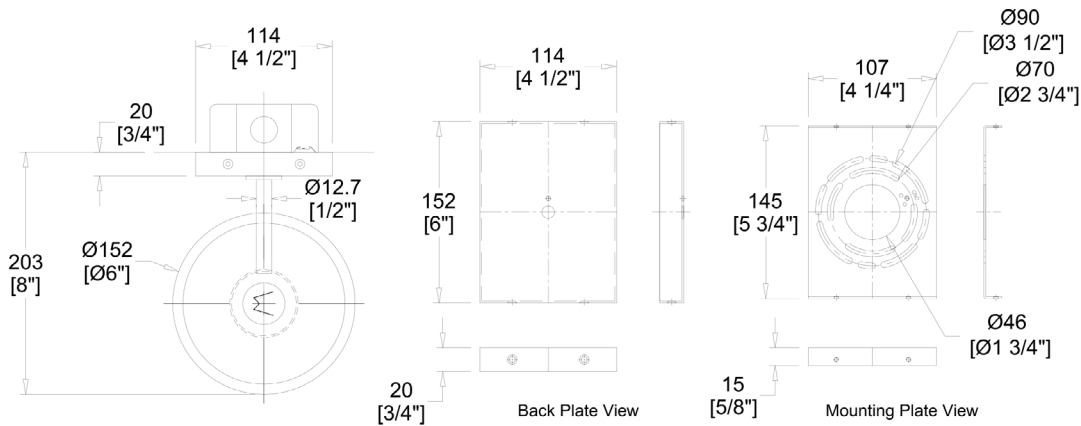

FRONT

SIDE

BOTTOM

DESCRIPTION

The Boston Wall Sconce's subtly sparkling glass compliments its brass body finish. Perfectly textured, its glass shades softly diffuse its light to a perfect warm glow.

MATERIALS

Steel, Glass

MOUNTING

Single Gang J-BOX

WEIGHT

Allow for 10 LBS

CERTIFICATIONS

UL Certified