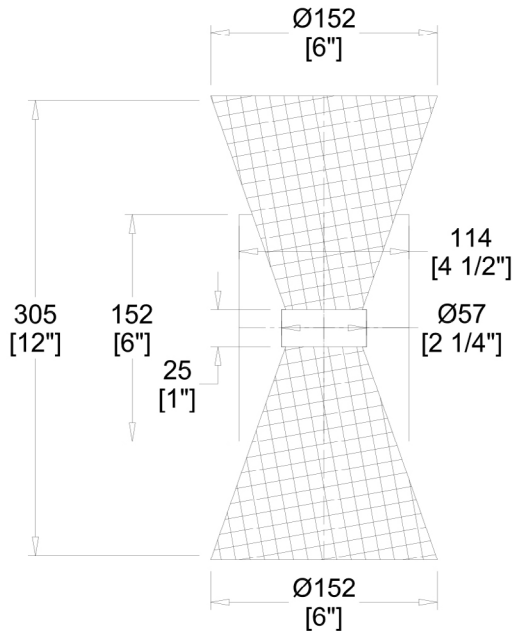

FRONT

SIDE

BOTTOM

DESCRIPTION

The Boston Wall Sconce's subtly sparkling glass compliments its brass body finish. Perfectly textured, its glass shades softly diffuse its light to a perfect warm glow.

MATERIALS

Steel, Glass

MOUNTING

Single Gang J-BOX

WEIGHT

Allow for 10 LBS

CERTIFICATIONS

UL Certified