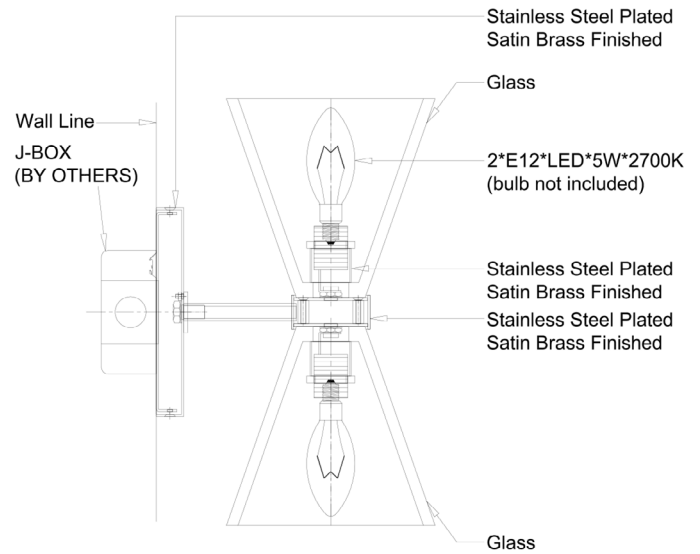

FRONT

SIDE

BOTTOM

DESCRIPTION

The Boston Wall Sconce's subtly sparkling glass compliments its brass body finish. Perfectly textured, its glass shades softly diffuse its light to a perfect warm glow.

MATERIALS

Steel, Glass

MOUNTING

Single Gang J-BOX

WEIGHT

Allow for 10 LBS

CERTIFICATIONS

UL Certified