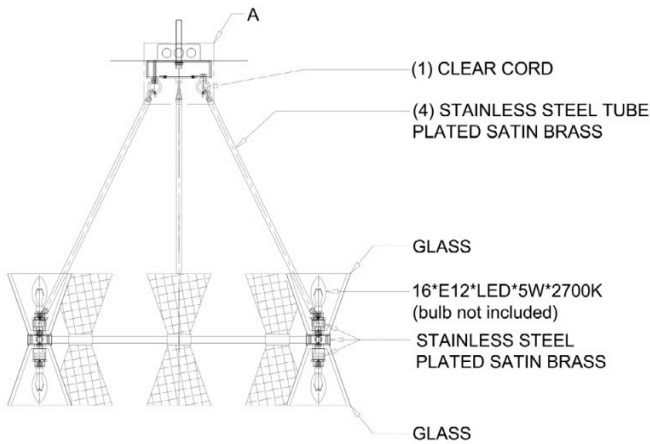

FRONT

BOTTOM

SIDE

DESCRIPTION

The Boston Glass Chandelier's subtly sparkling glass complements its satin brass body finish. This textured glass chandelier's shade softly diffuses its light to a perfect warm glow.

MATERIALS

Steel, Glass

CERTIFICATIONS

UL Certified

MOUNTING

Single Gang J-BOX

WEIGHT

Allow for 35 LBS