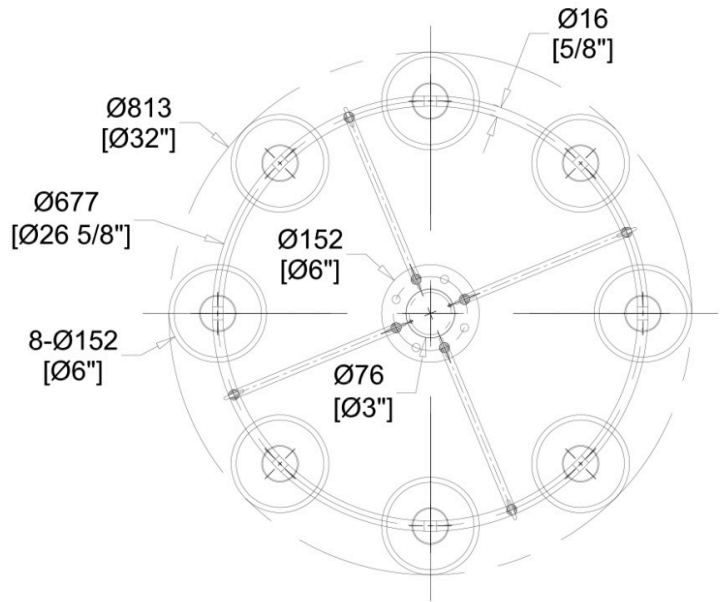

FRONT

BOTTOM

SIDE

DESCRIPTION

The Boston Glass Chandelier's subtly sparkling glass complements its satin brass body finish. This textured glass chandelier's shade softly diffuses its light to a perfect warm glow.

MATERIALS

Steel, Glass

CERTIFICATIONS

UL Certified

MOUNTING

Single Gang J-BOX

WEIGHT

Allow for 35 LBS