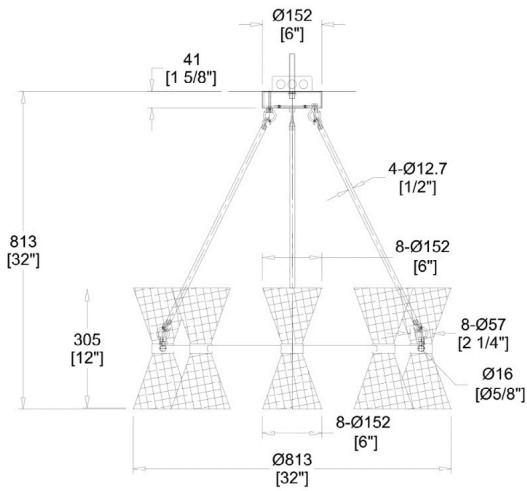

FRONT

BOTTOM

SIDE

DESCRIPTION

The Boston Glass Chandelier's subtly sparkling glass complements its satin brass body finish. This textured glass chandelier's shade softly diffuses its light to a perfect warm glow.

MATERIALS

Steel, Glass

CERTIFICATIONS

UL Certified

MOUNTING

Single Gang J-BOX

WEIGHT

Allow for 35 LBS