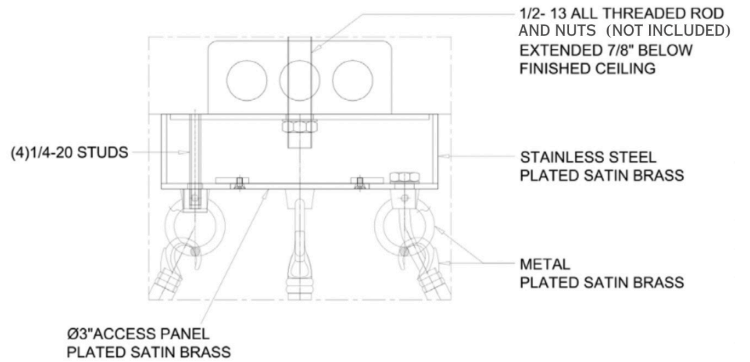

SIDE

DESCRIPTION

The Boston Glass Chandelier's subtly sparkling glass complements its satin brass body finish. This textured glass chandelier's shade softly diffuses its light to a perfect warm glow.

MATERIALS

Steel, Glass

CERTIFICATIONS

UL Certified

MOUNTING

Single Gang J-BOX

WEIGHT

Allow for 35 LBS