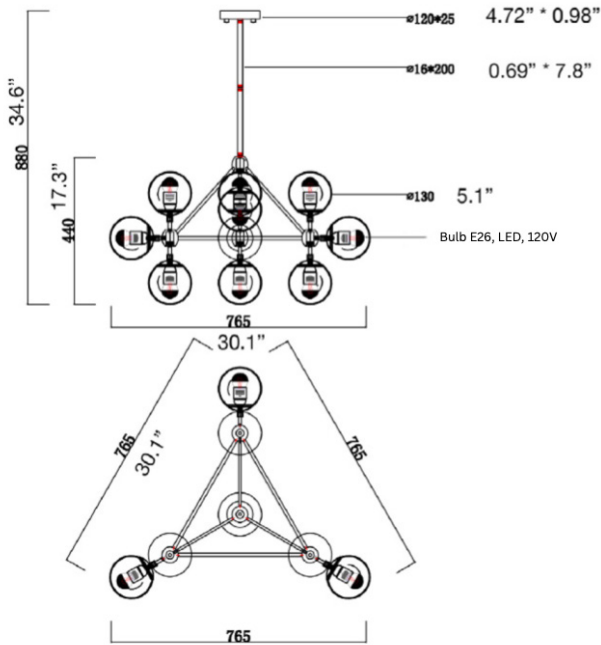

# FRONT

## WEIGHT

Allow for 20 LBS