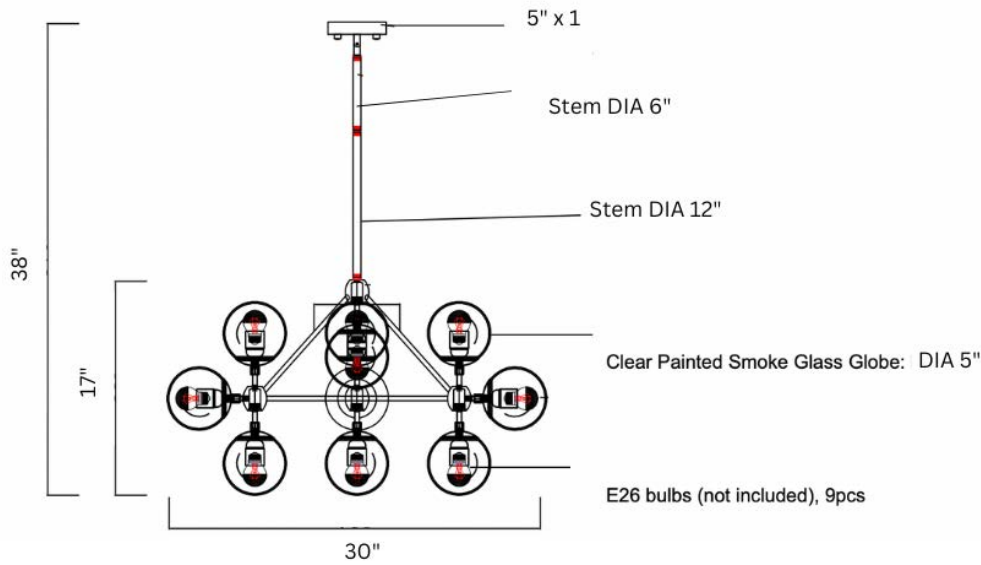

FRONT

BOTTOM

DESCRIPTION

Bordeaux is bold and lively. With glowing lamps from all angles and a luxurious satin brass frame the Bordeaux adds interest to any space. Additional 12" stems available to purchase separately.

MATERIALS

Glass, Brass

MOUNTING

Single Gang J-BOX

WEIGHT

Allow for 30 LBS

CERTIFICATIONS

UL Certified