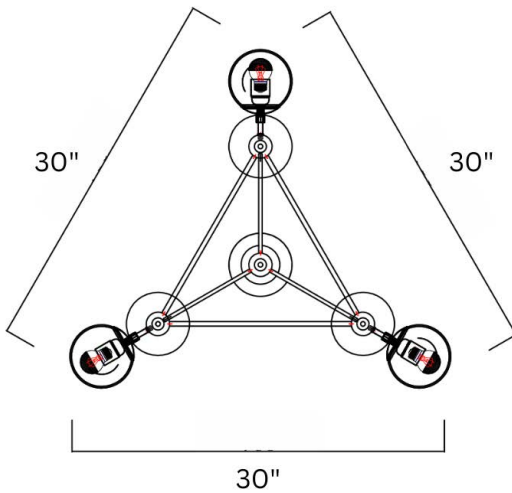

FRONT

BOTTOM

DESCRIPTION

Bordeaux is bold and lively. With glowing lamps from all angles and a luxurious satin brass frame the Bordeaux adds interest to any space. Additional 12" stems available to purchase separately.

MATERIALS

Glass, Brass

MOUNTING

Single Gang J-BOX

WEIGHT

Allow for 30 LBS

CERTIFICATIONS

UL Certified