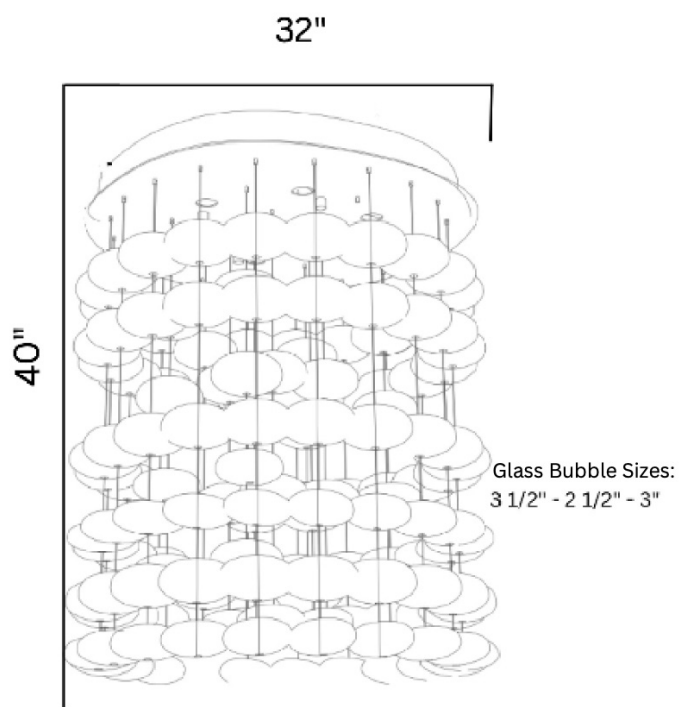

FRONT

DESCRIPTION

The Bella glass bubble chandelier is a decorative and functional flush ceiling light that can be used as a unifying artistic element between spaces due to its organic shape.

MATERIALS

Steel, Glass

MOUNTING

Single Gang J-BOX

WEIGHT

Allow for 60 LBS

CERTIFICATIONS

UL Certified