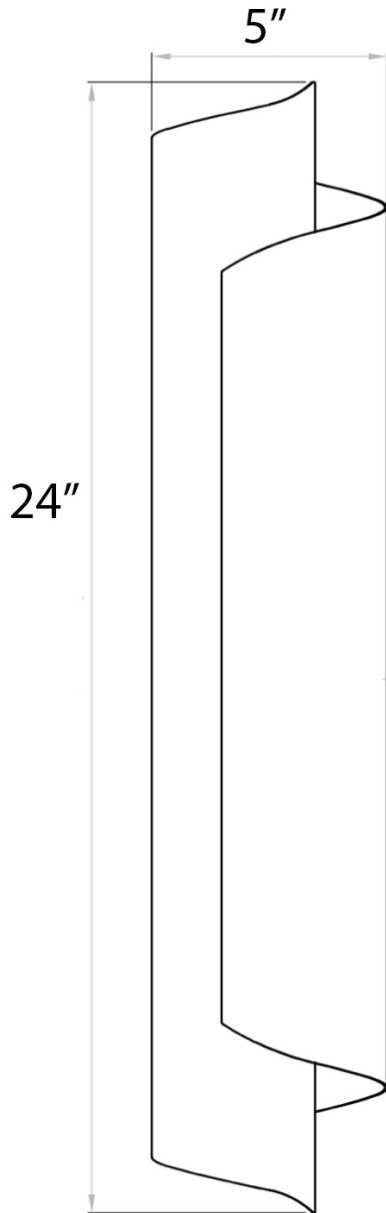

FRONT

SIDE

### MATERIALS

Steel

### WEIGHT

Allow for 10 LBS