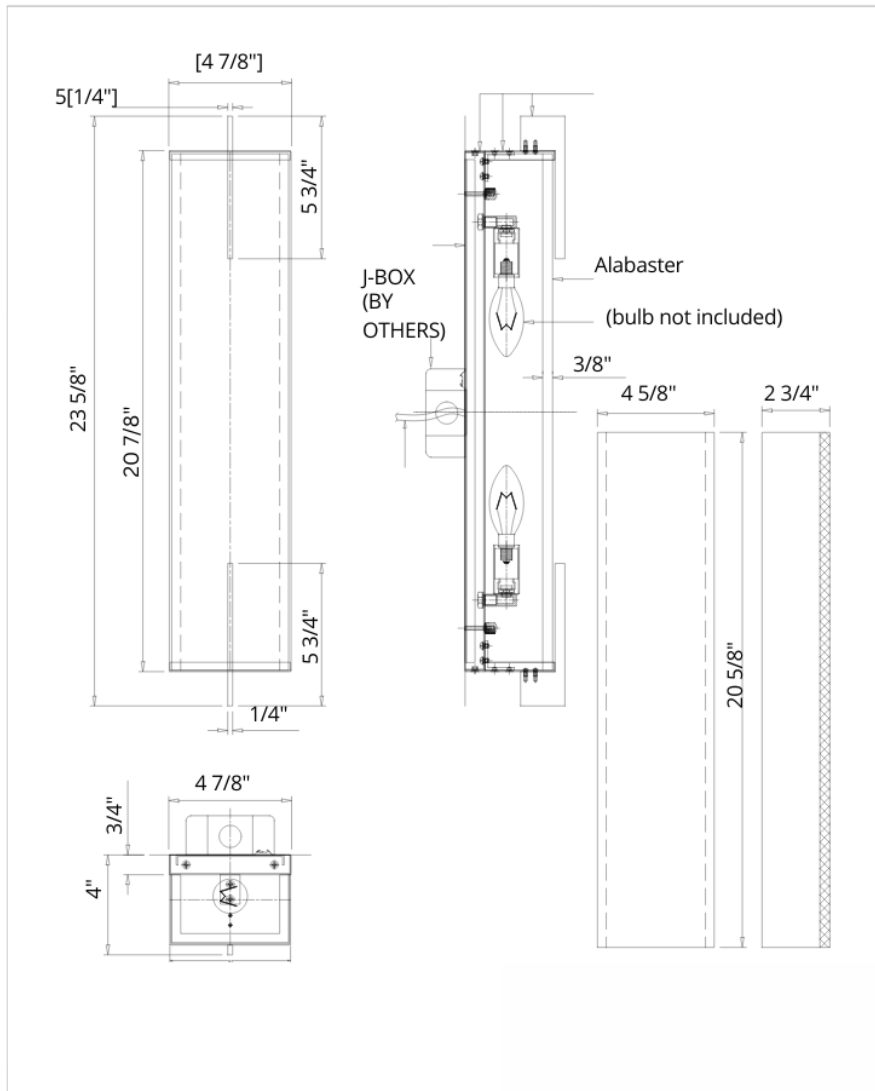

FRONT

DESCRIPTION

Featuring exquisite alabaster and a sleek black metal backplate, this wall sconce exudes timeless elegance illuminate your home with a soft yet strong glow, perfect for accentuating bedroom wall lights or serving as modern wall sconces.

MATERIALS

Steel, Alabaster

MOUNTING

Single Gang J-BOX

WEIGHT

Allow for 20 LBS

CERTIFICATIONS

UL Certified