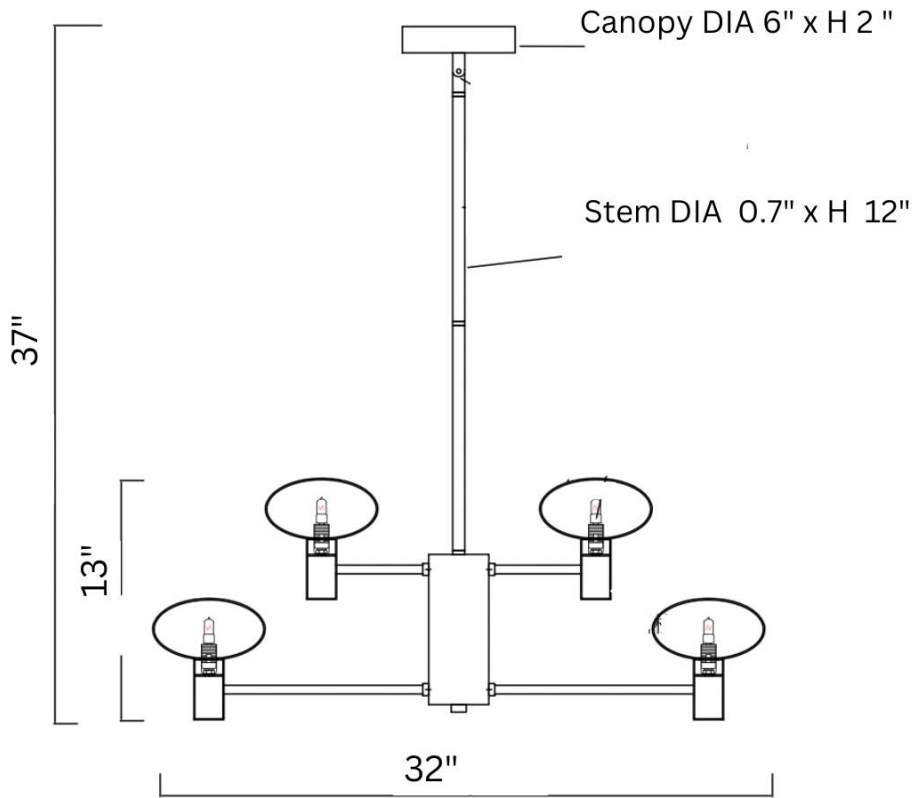

FRONT

DESCRIPTION

With its polished gold finishes and rich matte glass shades, the Bank is a design asset to any space. Bank Glass Globe Chandelier offers a vintage lighting option to spaces that need functional, yet stylish luxury lighting fixtures.

MATERIALS

Steel, Glass

MOUNTING

Single Gang J-BOX

WEIGHT

Allow for 25 LBS

CERTIFICATIONS

UL Certified