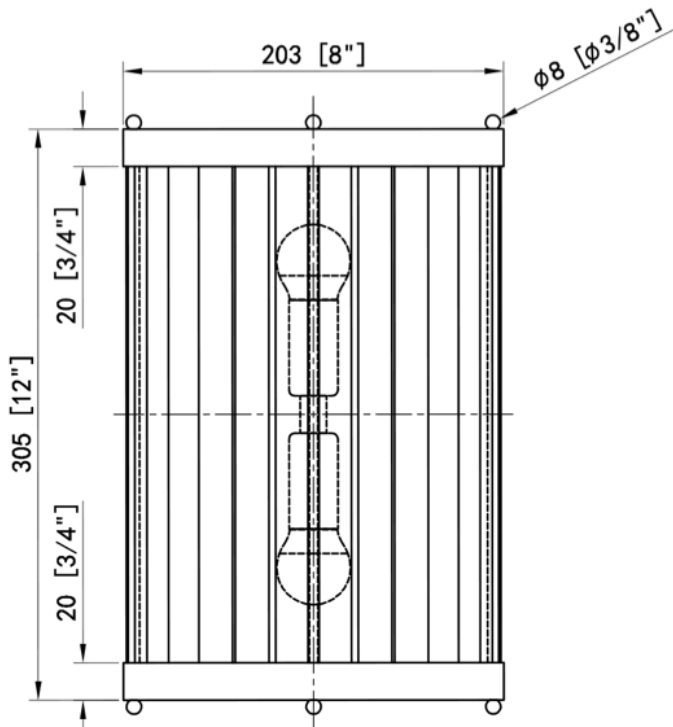

FRONT

SIDE

TOP

DESCRIPTION

This sleek and luxurious wall sconce radiates gorgeous gleam and glamour. It's close-set, crystal glass rods and satin brass finish give the Bacchus brass wall sconce a Jazz Age feel.

MATERIALS

Steel, Glass

MOUNTING

Single Gang J-BOX

WEIGHT

Allow for 15 LBS

CERTIFICATIONS

UL Certified