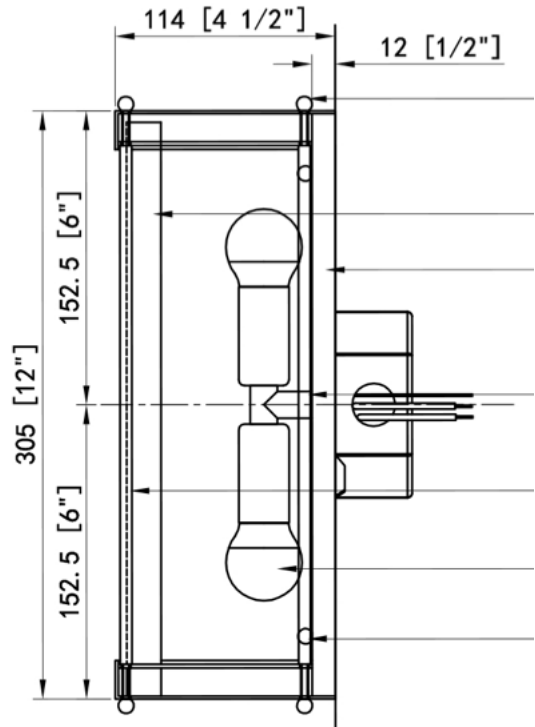

FRONT

SIDE

TOP

DESCRIPTION

This sleek and luxurious wall sconce radiates gorgeous gleam and glamour. It's close-set, crystal glass rods and satin brass finish give the Bacchus brass wall sconce a Jazz Age feel.

MATERIALS

Steel, Glass

MOUNTING

Single Gang J-BOX

WEIGHT

Allow for 15 LBS

CERTIFICATIONS

UL Certified