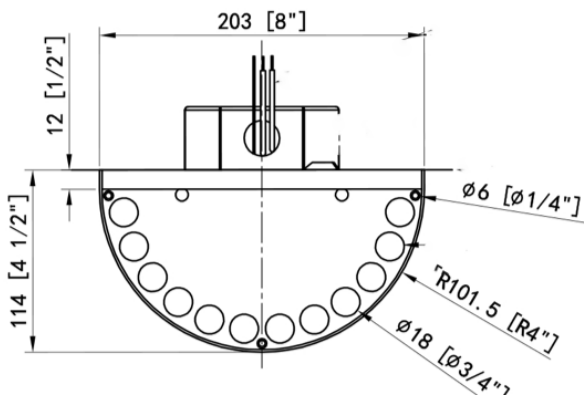

FRONT

SIDE

TOP

DESCRIPTION

This sleek and luxurious wall sconce radiates gorgeous gleam and glamour. It's close-set, crystal glass rods and satin brass finish give the Bacchus brass wall sconce a Jazz Age feel.

MATERIALS

Steel, Glass

MOUNTING

Single Gang J-BOX

WEIGHT

Allow for 15 LBS

CERTIFICATIONS

UL Certified