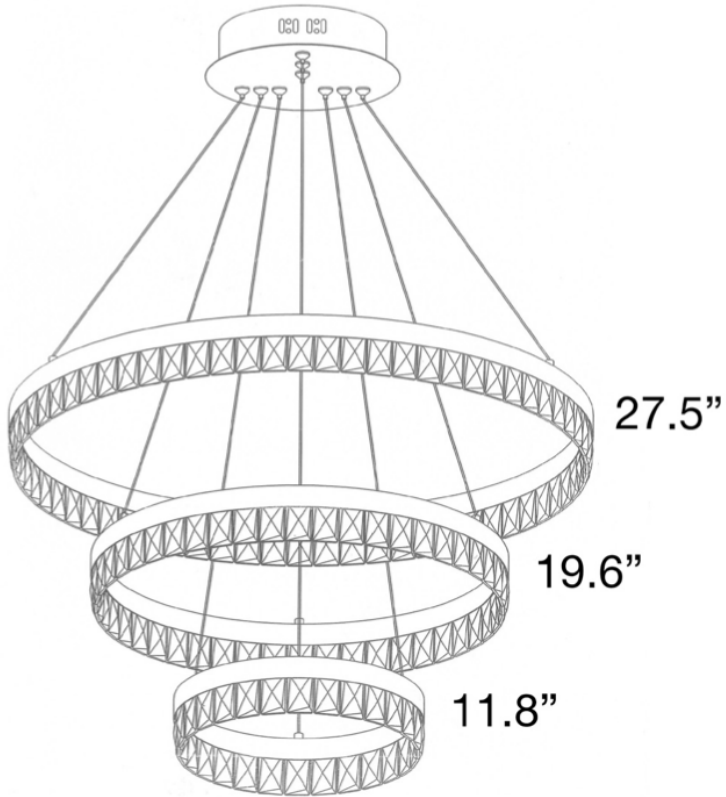

FRONT

**DESCRIPTION**

A Modern bronze chandelier perfect for transitional interior design. This round crystal chandelier shines new light into classic modern interiors. Three hoops are adorned with hanging glass crystals, poised delicately in a tiered silhouette.

**MATERIALS**

Steel, Glass

**MOUNTING**

Single Gang J-BOX

**WEIGHT**

Allow for 20 LBS

**CERTIFICATIONS**

UL Certified