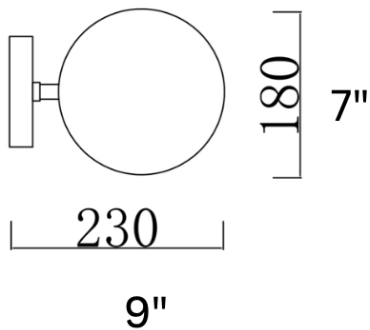

FRONT

SIDE

CLOSE-UP

DESCRIPTION

The Vault is your go-to destination for affordable luxury lighting, featuring trendsetting pieces like the Aurora brass wall sconce. With her concrete style body, this modern wall sconce shows her edge

MATERIALS

Steel, Glass

MOUNTING

Single Gang J-BOX

WEIGHT

Allow for 10 LBS

CERTIFICATIONS

UL Certified