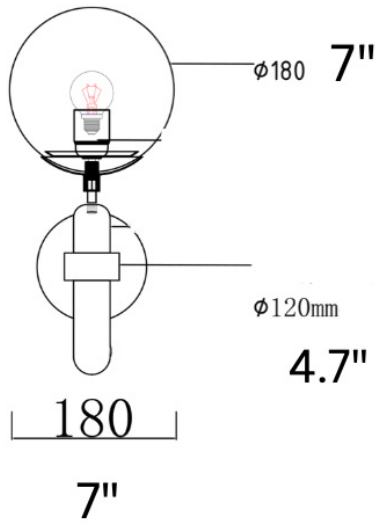

FRONT

SIDE

CLOSE-UP

DESCRIPTION

The Vault is your go-to destination for affordable luxury lighting, featuring trendsetting pieces like the Aurora brass wall sconce. With her concrete style body, this modern wall sconce shows her edge

MATERIALS

Steel, Glass

MOUNTING

Single Gang J-BOX

WEIGHT

Allow for 10 LBS

CERTIFICATIONS

UL Certified