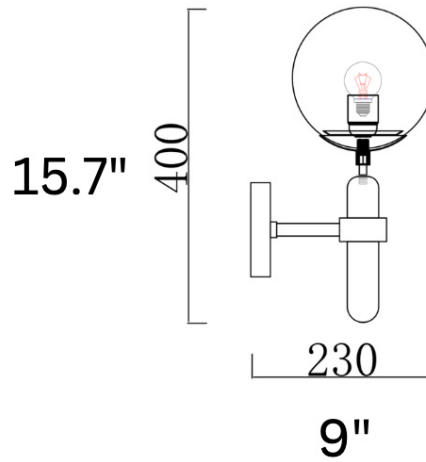

FRONT

SIDE

CLOSE-UP

DESCRIPTION

The Vault is your go-to destination for affordable luxury lighting, featuring trendsetting pieces like the Aurora brass wall sconce. With her concrete style body, this modern wall sconce shows her edge

MATERIALS

Steel, Glass

MOUNTING

Single Gang J-BOX

WEIGHT

Allow for 10 LBS

CERTIFICATIONS

UL Certified