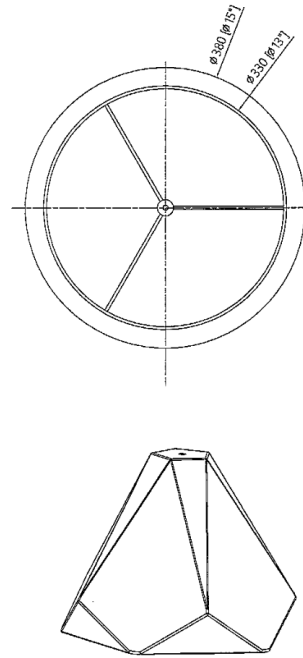

FRONT

TOP

## DESCRIPTION

Meet Amber Geometric Glass Table Lamp. This striking geometric light fixture's faceted glass body and simple drum shade add casual elegance to your house.

## WEIGHT

Allow for 18 LBS