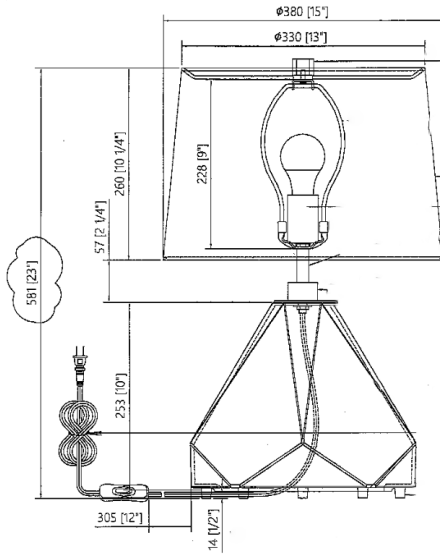

## DESCRIPTION

Meet Amber Geometric Glass Table Lamp. This striking geometric light fixture's faceted glass body and simple drum shade add casual elegance to your house.

## WEIGHT

Allow for 18 LBS