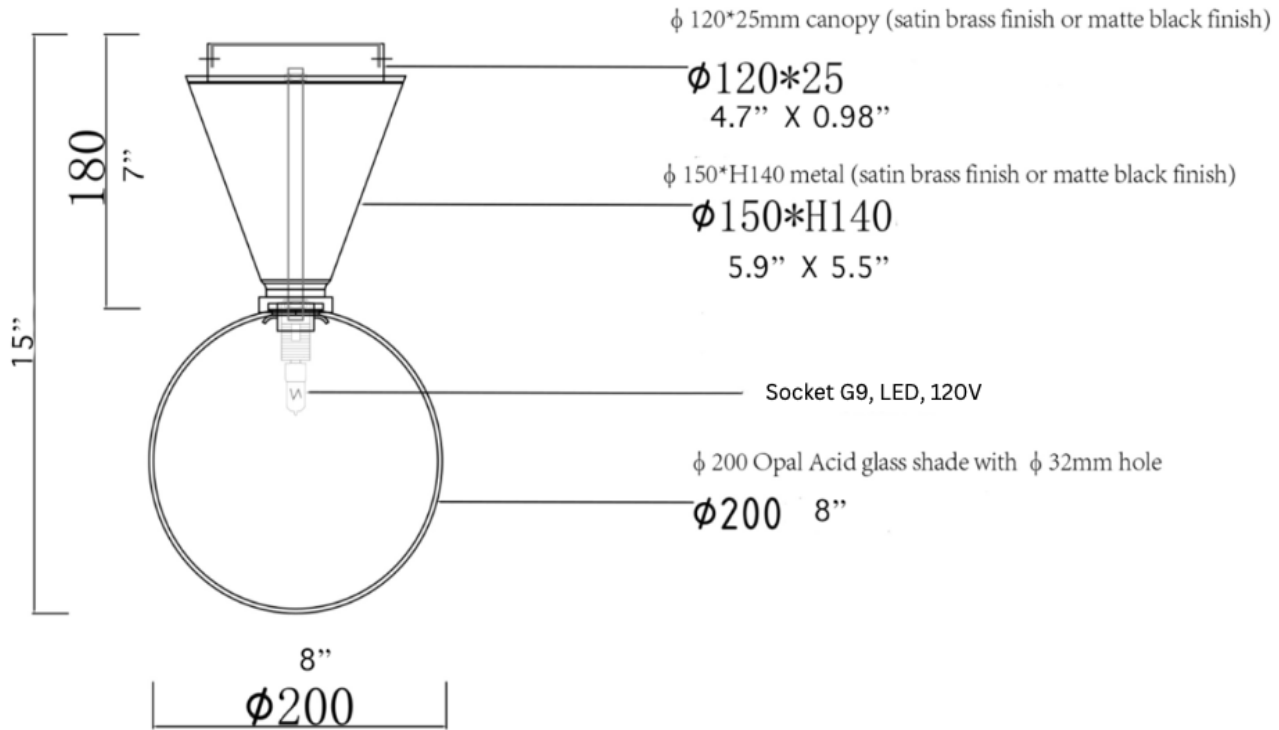

FRONT

DESCRIPTION

Amande is a Classic and dependable light fixture. Its frosted white globe shade provides a warm glow to offset its cool and modern brass body. The juxtaposition of brass with its white globe creates a striking ceiling light to use in any room.

MATERIALS

Steel, Glass

MOUNTING

Single Gang J-BOX

WEIGHT

Allow for 5 LBS

CERTIFICATIONS

UL Certified