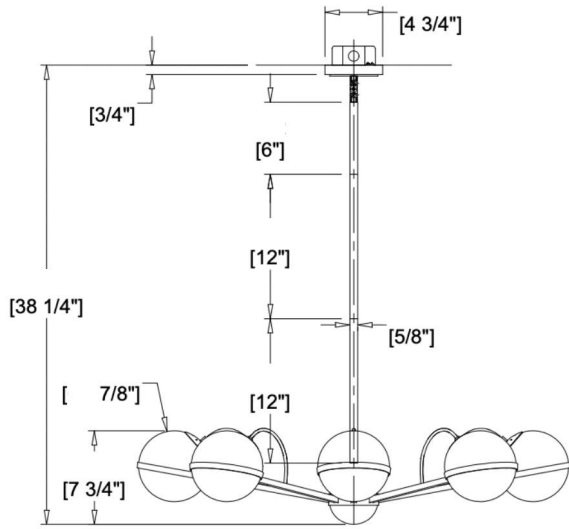

FRONT

BOTTOM

**DESCRIPTION**

The Alba Milk Glass Globe Chandelier is the perfect vintage style chandelier. A milk glass light fixture, the Alba features a combination Satin Brass and Matte Black finish, each arm holds a milk glass globe. The geometry and metalwork mark current trends, yet the milk glass globes offer a nostalgic silhouette.

**MATERIALS**

Steel, Glass

**MOUNTING**

Single Gang J-BOX

**WEIGHT**

Allow for 25 LBS

**CERTIFICATIONS**

UL Certified