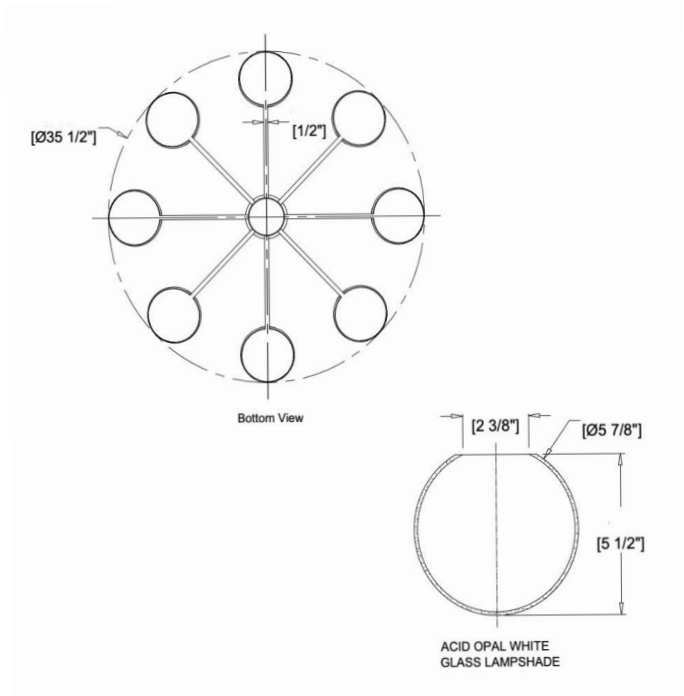

FRONT

BOTTOM

**DESCRIPTION**

The Alba Milk Glass Globe Chandelier is the perfect vintage style chandelier. A milk glass light fixture, the Alba features a combination Satin Brass and Matte Black finish, each arm holds a milk glass globe. The geometry and metalwork mark current trends, yet the milk glass globes offer a nostalgic silhouette.

**MATERIALS**

Steel, Glass

**MOUNTING**

Single Gang J-BOX

**WEIGHT**

Allow for 25 LBS

**CERTIFICATIONS**

UL Certified