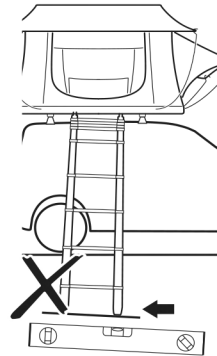

Ventura Roof Tents

> Instructions

VENTURA DELUXE 1.4 ROOF TOP TENT

13 mm

10 mm

10 mm

13 mm

10 mm

13 mm

10 mm

DO NOT use tents on factory installed crossbars.

Max 60 °C / 140 °F

Signs of Carbon Monoxide Poisoning

1

2

3

**4**

5

10 mm

x4

i

6

7

8