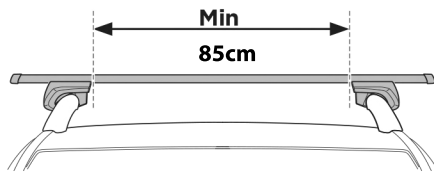

Ventura Roof Tents

> Instructions

VENTURA DELUXE 1.4 ROOF TOP TENT

13 mm

10 mm

10 mm

13 mm

10 mm

13 mm

10 mm

DO NOT use tents on factory installed crossbars.

Max 60 °C / 140 °F

Signs of Carbon Monoxide Poisoning

1

2

3

**4**

5

10 mm

x4

i

6

7

8