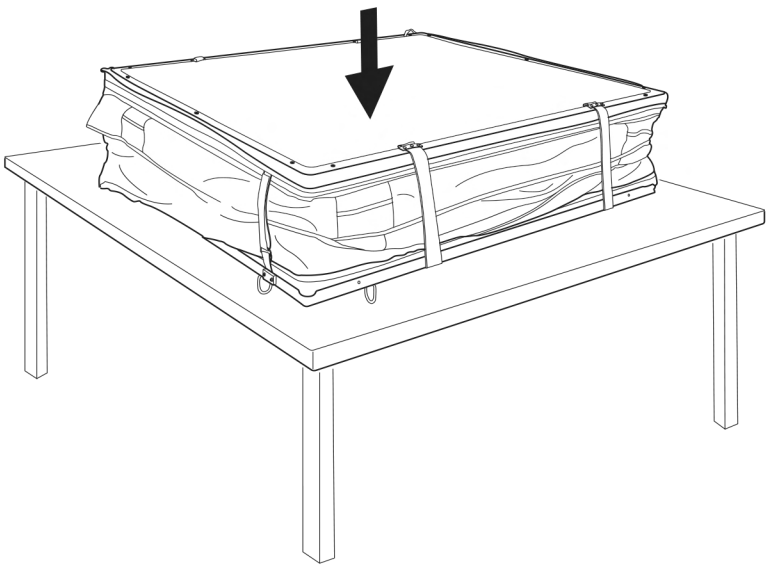

Ventura Roof Tents

> Instructions

VENTURA DELUXE 1.4 ROOF TOP TENT

13 mm

10 mm

10 mm

13 mm

10 mm

13 mm

10 mm

DO NOT use tents on factory installed crossbars.

Max 60 °C / 140 °F

Signs of Carbon Monoxide Poisoning

1

2

3