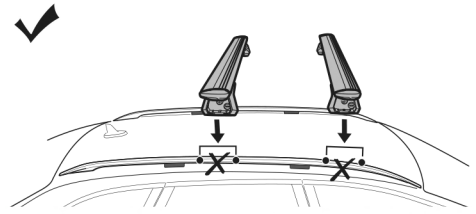

13 mm

10 mm

DO NOT use tents on factory installed crossbars.

Max 60 °C / 140 °F

Signs of Carbon Monoxide Poisoning

1

2

3