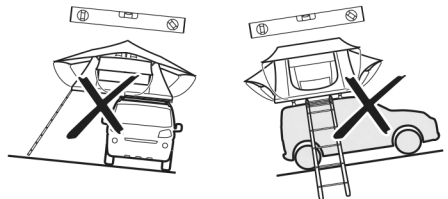

13 mm

10 mm

DO NOT use tents on factory installed crossbars.

Max 60 °C / 140 °F

Signs of Carbon Monoxide Poisoning

1

2

3