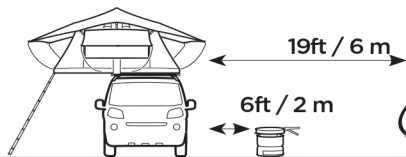

Ventura Roof Tents

> Instructions

VENTURA DELUXE 1.4 ROOF TOP TENT

13 mm

10 mm

10 mm

13 mm

10 mm

13 mm

10 mm

DO NOT use tents on factory installed crossbars.

Max 60 °C / 140 °F

Signs of Carbon Monoxide Poisoning

1

2

3

**4**

5

10 mm

x4

i

6

7

8