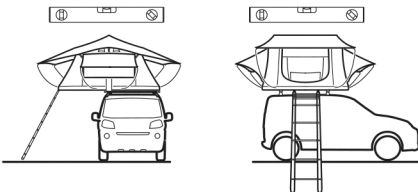

Ventura Roof Tents

> Instructions

VENTURA DELUXE 1.4 ROOF TOP TENT

13 mm

10 mm

10 mm

13 mm

10 mm

13 mm

10 mm

DO NOT use tents on factory installed crossbars.

Max 60 °C / 140 °F

Signs of Carbon Monoxide Poisoning

1

2

3