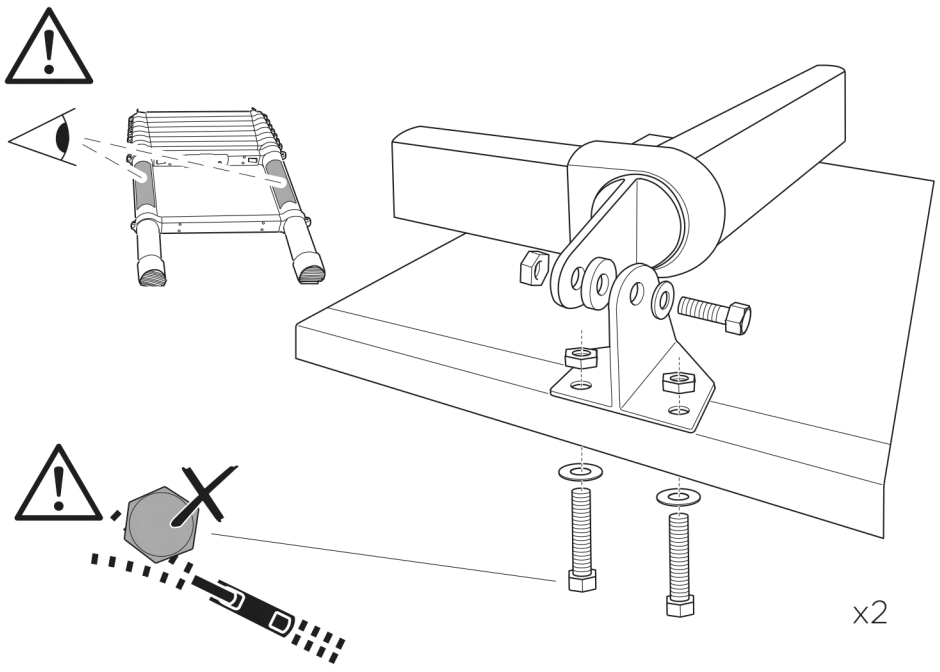

Ventura Roof Tents

> Instructions

VENTURA DELUXE 1.4 ROOF TOP TENT

13 mm

10 mm

10 mm

13 mm

10 mm

13 mm

10 mm

DO NOT use tents on factory installed crossbars.

Max 60 °C / 140 °F

Signs of Carbon Monoxide Poisoning

1

2

3

**4**

5

10 mm

x4

i

6

7

8