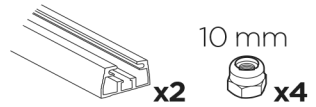

Ventura Roof Tents

> Instructions

VENTURA DELUXE 1.4 ROOF TOP TENT

13 mm

10 mm

10 mm

13 mm

10 mm

13 mm

10 mm

DO NOT use tents on factory installed crossbars.

Max 60 °C / 140 °F

Signs of Carbon Monoxide Poisoning

1

2

3

**4**

5

10 mm

x4

i

6

7

8