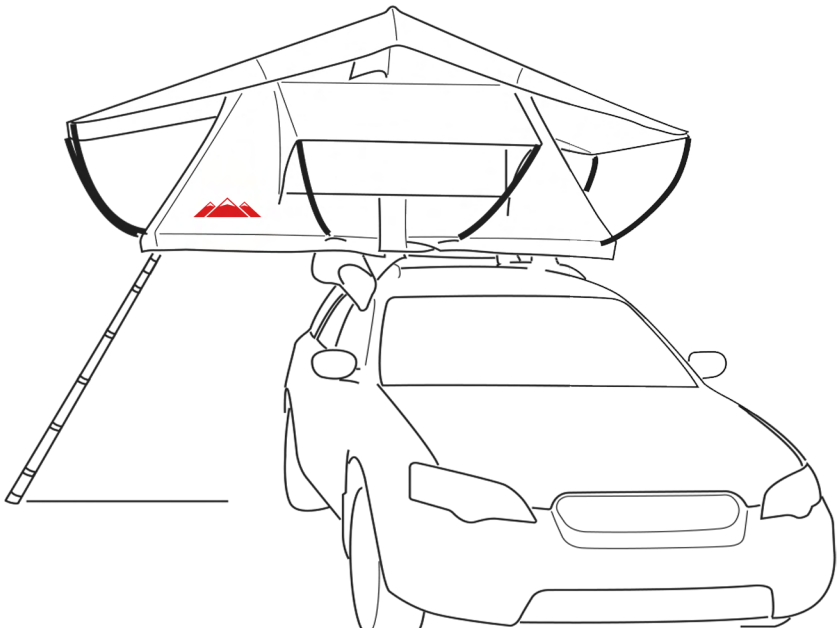

Ventura Roof Tents

> Instructions

VENTURA DELUXE 1.4 ROOF TOP TENT

13 mm

10 mm

10 mm

13 mm

10 mm

13 mm

10 mm

DO NOT use tents on factory installed crossbars.

Max 60 °C / 140 °F

Signs of Carbon Monoxide Poisoning

1

2

3