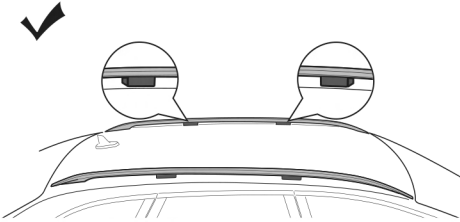

13 mm

10 mm

DO NOT use tents on factory installed crossbars.

Max 60 °C / 140 °F

Signs of Carbon Monoxide Poisoning

1

2

3