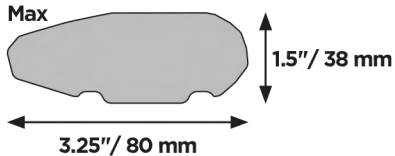

Ventura Roof Tents

> Instructions

VENTURA DELUXE 1.4 ROOF TOP TENT

13 mm

10 mm

10 mm

13 mm

10 mm

13 mm

10 mm

DO NOT use tents on factory installed crossbars.

Max 60 °C / 140 °F

Signs of Carbon Monoxide Poisoning

1

2

3

**4**

5

10 mm

x4

i

6

7

8