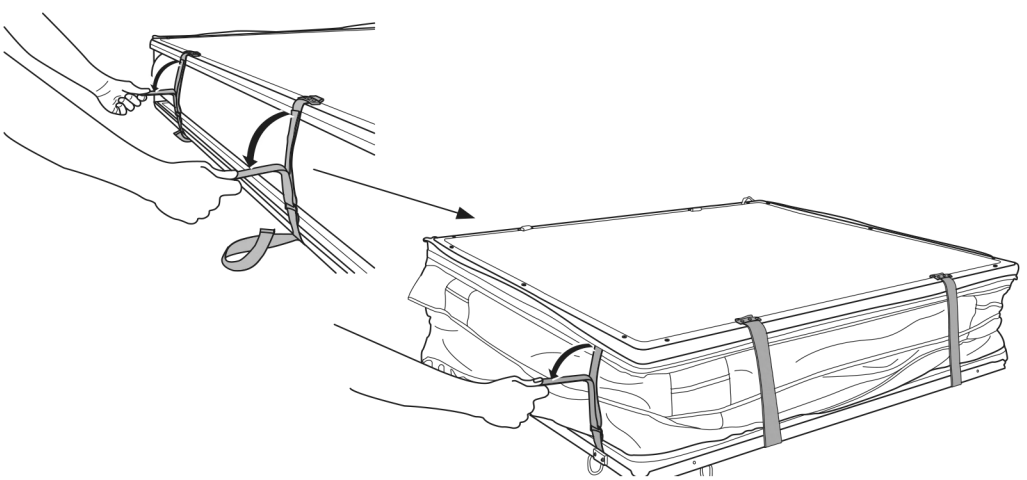

Ventura Roof Tents

> Instructions

VENTURA DELUXE 1.4 ROOF TOP TENT

13 mm

10 mm

10 mm

13 mm

10 mm

13 mm

10 mm

DO NOT use tents on factory installed crossbars.

Max 60 °C / 140 °F

Signs of Carbon Monoxide Poisoning

1

2

3