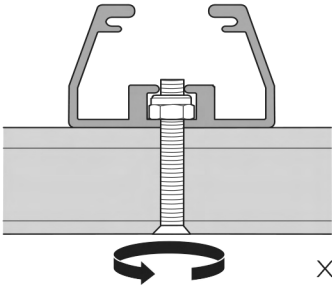

Ventura Roof Tents

> Instructions

VENTURA DELUXE 1.4 ROOF TOP TENT

13 mm

10 mm

10 mm

13 mm

10 mm

13 mm

10 mm

DO NOT use tents on factory installed crossbars.

Max 60 °C / 140 °F

Signs of Carbon Monoxide Poisoning

1

2

3

**4**

5

10 mm

x4

i

6

7

8