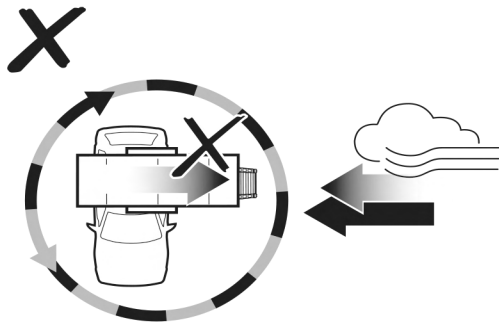

13 mm

10 mm

DO NOT use tents on factory installed crossbars.

Max 60 °C / 140 °F

Signs of Carbon Monoxide Poisoning

1

2

3