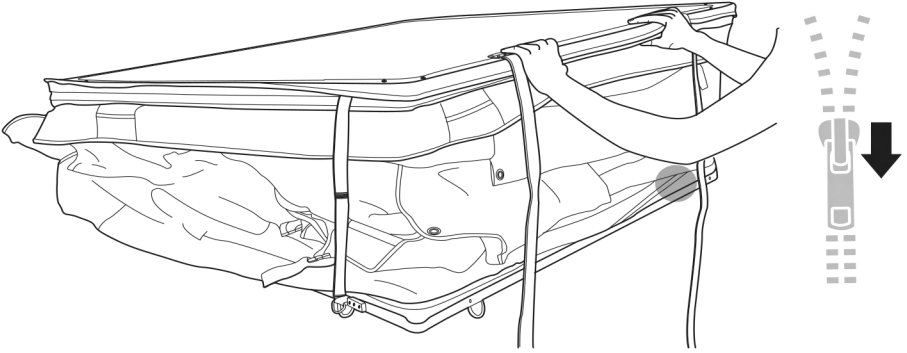

Ventura Roof Tents

> Instructions

VENTURA DELUXE 1.4 ROOF TOP TENT

13 mm

10 mm

10 mm

13 mm

10 mm

13 mm

10 mm

DO NOT use tents on factory installed crossbars.

Max 60 °C / 140 °F

Signs of Carbon Monoxide Poisoning

1

2

3