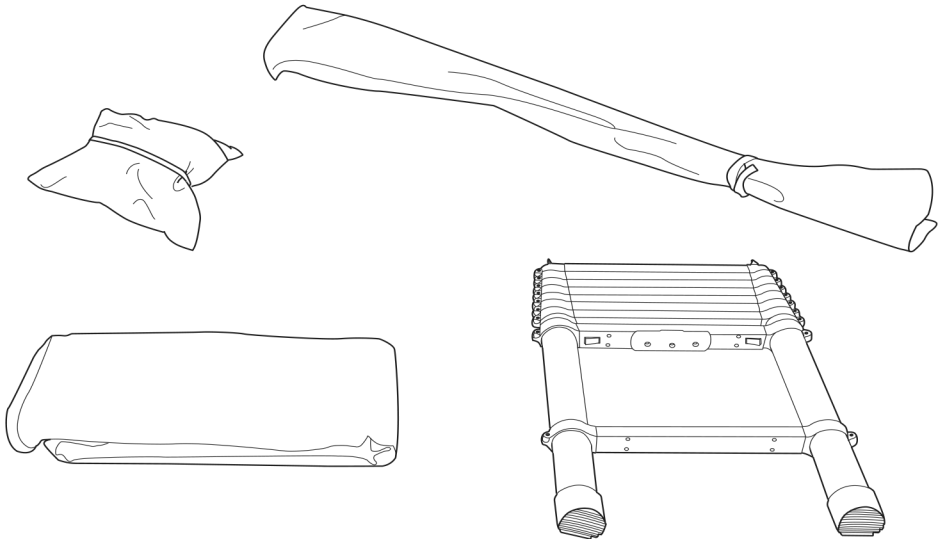

Ventura Roof Tents

> Instructions

VENTURA DELUXE 1.4 ROOF TOP TENT

13 mm

10 mm

10 mm

13 mm

10 mm

13 mm

10 mm

DO NOT use tents on factory installed crossbars.

Max 60 °C / 140 °F

Signs of Carbon Monoxide Poisoning

1

2

3

**4**

5

10 mm

x4

i

6

7

8