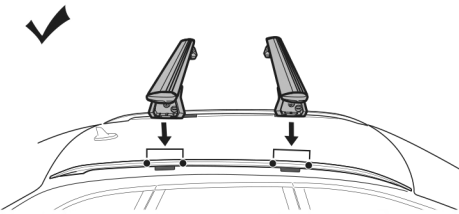

13 mm

10 mm

DO NOT use tents on factory installed crossbars.

Max 60 °C / 140 °F

Signs of Carbon Monoxide Poisoning

1

2

3