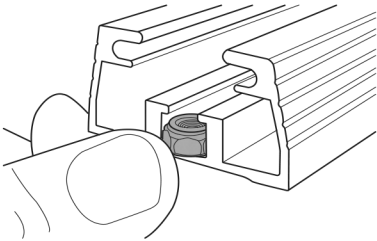

Ventura Roof Tents

> Instructions

VENTURA DELUXE 1.4 ROOF TOP TENT

13 mm

10 mm

10 mm

13 mm

10 mm

13 mm

10 mm

DO NOT use tents on factory installed crossbars.

Max 60 °C / 140 °F

Signs of Carbon Monoxide Poisoning

1

2

3

**4**

5

10 mm

x4

i

6

7

8