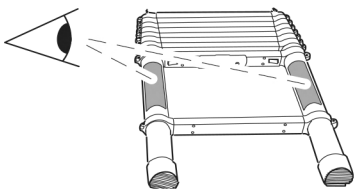

Ventura Roof Tents

> Instructions

VENTURA DELUXE 1.4 ROOF TOP TENT

13 mm

10 mm

10 mm

13 mm

10 mm

13 mm

10 mm

DO NOT use tents on factory installed crossbars.

Max 60 °C / 140 °F

Signs of Carbon Monoxide Poisoning

1

2

3