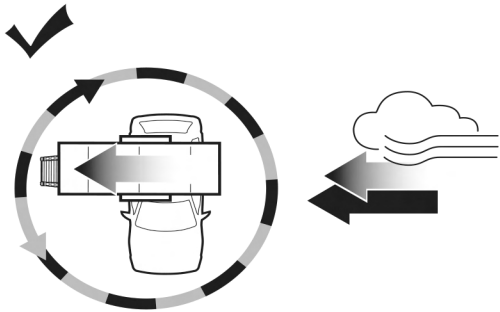

Ventura Roof Tents

> Instructions

VENTURA DELUXE 1.4 ROOF TOP TENT

13 mm

10 mm

10 mm

13 mm

10 mm

13 mm

10 mm

DO NOT use tents on factory installed crossbars.

Max 60 °C / 140 °F

Signs of Carbon Monoxide Poisoning

1

2

3