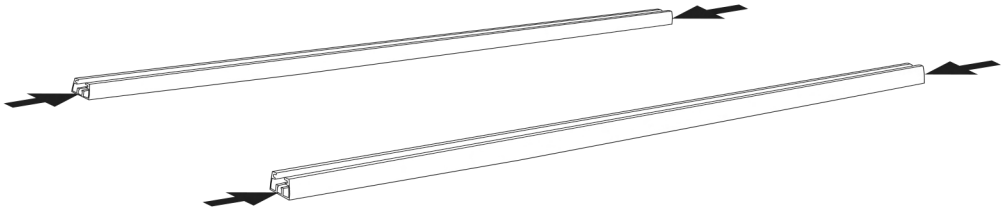

Ventura Roof Tents

> Instructions

VENTURA DELUXE 1.4 ROOF TOP TENT

13 mm

10 mm

10 mm

13 mm

10 mm

13 mm

10 mm

DO NOT use tents on factory installed crossbars.

Max 60 °C / 140 °F

Signs of Carbon Monoxide Poisoning

1

2

3

**4**

5

10 mm

x4

i

6

7

8