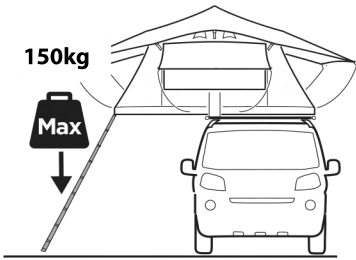

Ventura Roof Tents

> Instructions

VENTURA DELUXE 1.4 ROOF TOP TENT

13 mm

10 mm

10 mm

13 mm

10 mm

13 mm

10 mm

DO NOT use tents on factory installed crossbars.

Max 60 °C / 140 °F

Signs of Carbon Monoxide Poisoning

1

2

3