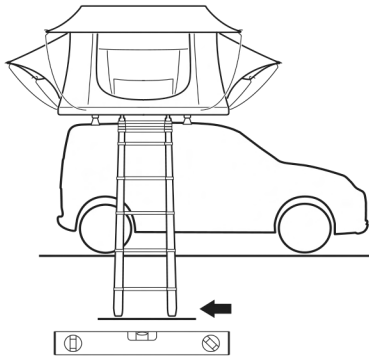

Ventura Roof Tents

> Instructions

VENTURA DELUXE 1.4 ROOF TOP TENT

13 mm

10 mm

10 mm

13 mm

10 mm

13 mm

10 mm

DO NOT use tents on factory installed crossbars.

Max 60 °C / 140 °F

Signs of Carbon Monoxide Poisoning

1

2

3