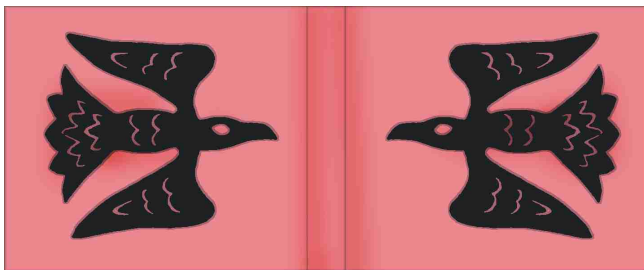

# VIKING FLAGS

I pinched these flag designs from Ian Heath's excellent new artwork for the latest Foundry shield transfers. They are all based on contemporary carvings, descriptions or illustrations.

Painting by Caroline Perress, Darren Matthews & Kevin Dallimore. From the collection of Bryan Ansell & Paul Richardson