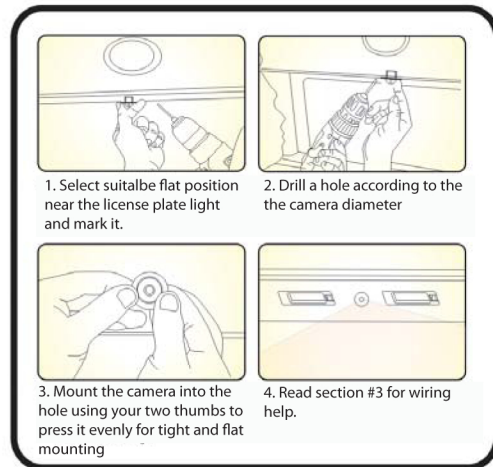

1. BILL OF MATERIAL

Camera

Manual

Power Plug

Holesaw

24' Male to male
RCA cable

Allen Key

2. SPECIFICATION

- High sensitive 1/4" HD Color CMOS Sensor (1089)
- Reverse/ Non-reverse image selectable
- Parking guide line on/off selectable
- Waterproof (IP67)
- 170° wide viewing angle
- Super sensitive low Lux performance
- 12VDC (Tolerance 9V ~ 16V)
- Chipset 1089 HD
- Pixel: NTSC/PAL 800x533
- 0.05 Lux

4. Installation Tip

3. WIRING