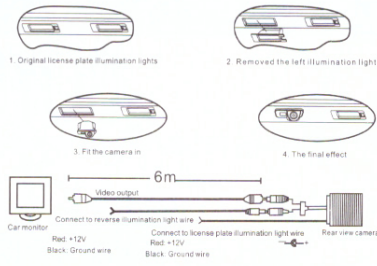

Car Rear View Camera

A. Installation Guide for specific camera built in lights

USER MANUAL & INSTALLATION GUIDE