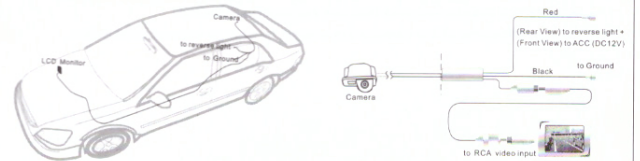

Wiring Diagram