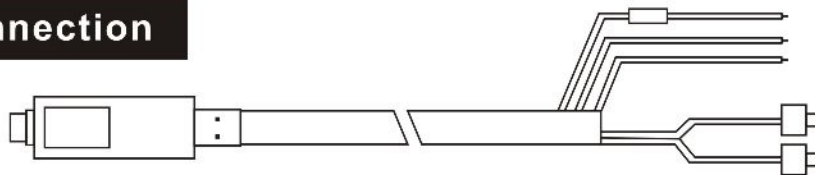

Connection

Red-----+12V
Black-----Grounded
Green-----Back Control

Video input connects DVD/VCD
Camera connects camera

Bracket

Bracket Picture #1	Vehicle Model	Bracket Brand	Fitness Vehicle Model	Bracket Picture #3	Vehicle Model	Bracket Brand	Fitness Vehicle Model			
	Toyota	Crown	All Series		Skoda	Superb	Superb			
		Reiz	All Series/Cruiser 4000/V6/ Land Cruiser Prado			Skoda Fabia	Skoda Fabia			
		Corolla	09Corolla/08VIOS			Octavia	08 Octavia			
		Camery	Camery All Series			Skoda Fabia	09Skoda Fabia			
		Corolla	New			Superb	Zunchi/Junjie Sedan/ Coupe			
		RAV4	RAV4 Made In China RAV4		Skoda Fabia	Junjie FRV/CROSS New Junjie FRV				
		Prado	08_09 Prado		Octavia	Subaru Outback2005				
		10 Prado	09_10 Prado		Skoda Fabia	Junjie FSV				
		Highlander	GAC GROUP Toyota							
		Camry								
		Previa								
	Yaris									
	10 Prado	10 Prado 2700/4700								
	Teana	Old.New Teana/Tiida								
	Trail	Old.New Trail								
	Sylphy	New Sylphy								
	Tiida	New Tiida								
	Livina	Old.New Livina/Geniss								
	Kylin									
	Sunny									
	March									
	Qashqai	Old.New Qashqai								
	Mondeo	Mondeo All Series								
	Explorer	95 Series								
	Focus	Focus(Sedan)/Focus(Hatchback)/Ford Mondeo Focus/Ford S-Max								
	Ford Fiesta	Ford Fiesta								
	Buick	Buick Lacross	Buick Lacross/Buick New LacrossRegal/Park Avenue/Buick GL8							
	Chevrolet	Cruze	Cruze Cruze 1.8T							
		Captiva								
		Sail								
		Malibu								
		Aveo								
	Mazda	M6	Mazda 6 All Series/09 Pentium B70							
		M3	08 Mazda 2/Mazda 3/Mazda S3/Cupid/Family/Huandong/Mazda Premacy							
		Mazda 6 Rxpansion	09 Mazda 6							
Ha/Ma	Mazda Family	Ha/Ma Family / Ha/Ma All Series								
Mitsubishi	Lancer	Lancer Import								
	Outlander	08 Outlander								
	Pajero	Mitsubishi Pajero /Zinger								
	Yishen	Yishen								
Lexus	Lexus 350	Lexus 350								
Chery	Tiggo 3	09 series/Wei Lin X5								
Hyundai	IX35	IX35/IX30/Sonata8Luxury Device/Sonata								
Kia	K5	K5/SportageLuxury Device/Borrego/Cadenza								
Honda	Honda CRV	Honda CRV/9th Civic/New Spirior/12 Honda City								
Subaru	Subaru	XV								
Jeep	Jeep Series	Compass/Patriot								
Suzuki	Suzuki	Suzuki Swift/ Ruziqi								
Great Wall	Great Wall	Floriid/HavalH3/Forge VersionC30/ C50/V80								
Hyundai		Hyundai IX35/Verna								
	Dodge Ram									
	New Odyssey									
	Changan	Guang/Zhixiang								
Chery	Chery	Chery Tiggo								
#2				#12						
	Honda	Accord	Accord All Series		Geely	Geely	EC7			
		Fit	2011		Honda	Honda	Everus S1			
		CRV	07CRV		Dong FengFengshen	Fengshen	H30			
		Odyeesy	05/07/08/09Odyeesy		Citroen	Citroen	New Sega/New Elysee C2			
		Civic	07_08Civic			Peugeot	Peugeot 307/207/407			
		City	09 City							
		Spirior	Spirior							
		Civic	Civic							
	Chery	Chery	Chery ES A1/a5/Chery Fulmin 2 Chery Qiyunx Chery Tiggo Q6 Chery Easter Chery Qiyun G3							
	Subaru	Forester	Forester/Yiba(Sedan),Legacy,Impreza, Outback							
		Volkswagen	Tiguan		Tiguan		Honda			
Touran			Touran	Hyundai						
Sagitar			Sagitar Low Device 1.8T	Nissanian						
Phaeton			Phaeton Low Device	Ford						
Magotan			Magotan	Ha/ma						
Passat			Passat Low Device	Buick						
Golf			All Series	Kia						
Bora			Low Device 09 New Bora							
POLO			Hatchback/Sedan POLO							
Passat			07_08Passat							
Lavida			08_09Lavida							
Magotan			08_09Magotan/Skota Superb							
Jetta										
AudiA6L			08A6L							
AudiA3, A4			09A4L/TT(Low Device)							
							#15			
								Fiat		
					Cadillac