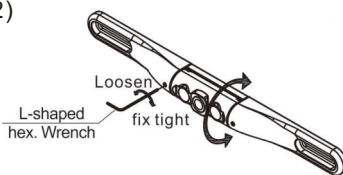

1.SPECIFICATION

- HD Bar-Type License Plate Camera with 3 watt LED Lights
- High Sensitive 99045 Color CMOS
- 600 TVL Horizontal Resolution
- Excellent Auto White Balance
- IP67 Waterproof Rating
- LED Light trigger wire
- Low LUX Performance of 0.5 Lux with LED off
- Built-in intelligent reverse trajectory guide lines that move with the car
- 175 Degree viewing angle
- Adjustable camera angle

2.Mounting Installation

(1)

(2)

Loosen the allen screws to adjust the camera angle up and down. Then, Lock it in place.

3.Wiring Installation Guide