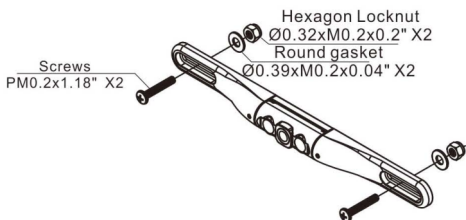

1.SPECIFICATION

- HD Bar-Type License Plate Camera with 3 watt LED Lights
- High Sensitive 99045 Color CMOS
- 600 TVL Horizontal Resolution
- Excellent Auto White Balance
- IP67 Waterproof Rating
- LED Light trigger wire
- Low LUX Performance of 0.5 Lux with LED off
- Built-in intelligent reverse trajectory guide lines that move with the car
- 175 Degree viewing angle
- Adjustable camera angle

2.Mounting Installation

(1)

(2)

Loosen the allen screws to adjust the camera angle up and down. Then, Lock it in place.

3.Wiring Installation Guide