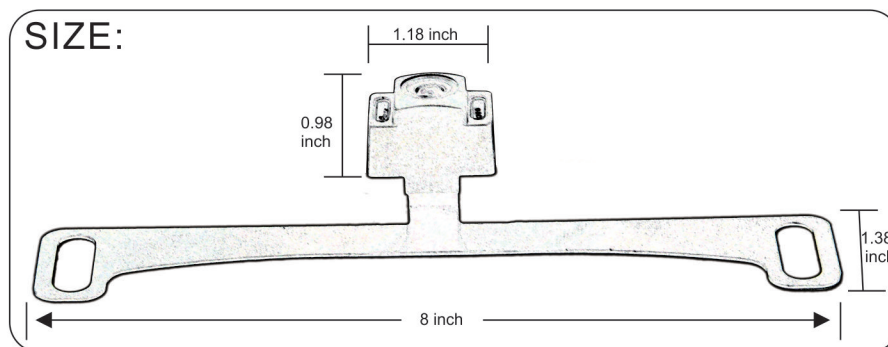

VTL171R

Concealed Mount License Plate Camera with Night Vision

1. Bill of Material

2. Specifications

- * Concealed Mount license Plate Camera With Night Vision
- * 600 TVL Horizontal resolution
- * Excellent Auto White Balance
- * Reverse/Non-Reverse image selectable
- * Parking Line on/off Selectable
- * 170 degrees wide viewing angle

3. Installation Tips

- 3-1. VTL171R is designed to work best on vehicles that have a license plate located at the center and above the rear bumper. If your vehicle has a plate location that is offset to the left side, right side or your plate is located under the bumper then the VTL171R may not provide optimum performance.
- 3-2. VTL171R bar-bracket is designed to be mounted behind the license plate so that only the camera is visible.
- 3-3. VTL171R is designed to use the existing License Plate mounting equipment.

4. Dimensions (Inches) & wiring

Please bench test before installation

** Monitor trigger ** when reverse backup light comes on it will trigger the monitor to switch to backup camera.

For technical support, contact 888-941-3060 or email info@visiontechamerica.com
WWW.VISIONTECHAMERICA.COM