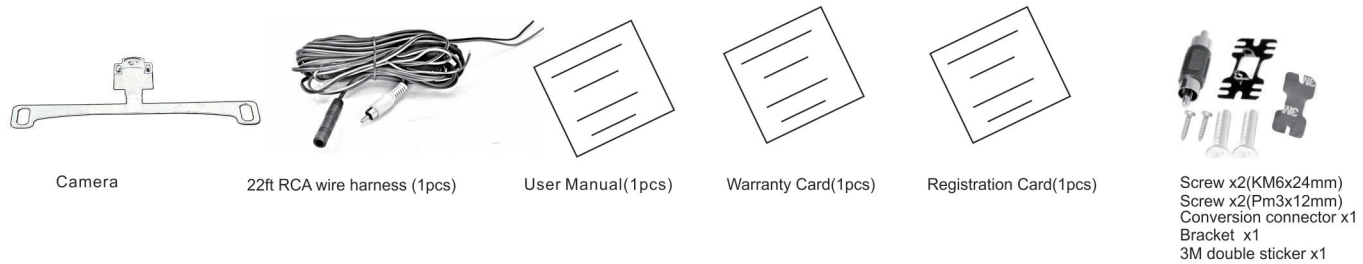

VTL171R

Concealed Mount License Plate Camera with Night Vision

1. Bill of Material

2. Specifications

- * Concealed Mount license Plate Camera With Night Vision
- * 600 TVL Horizontal resolution
- * Excellent Auto White Balance
- * Reverse/Non-Reverse image selectable
- * Parking Line on/off Selectable
- * 170 degrees wide viewing angle

3. Installation Tips

- 3-1. VTL171R is designed to work best on vehicles that have a license plate located at the center and above the rear bumper. If your vehicle has a plate location that is offset to the left side, right side or your plate is located under the bumper then the VTL171R may not provide optimum performance.
- 3-2. VTL171R bar-bracket is designed to be mounted behind the license plate so that only the camera is visible.
- 3-3. VTL171R is designed to use the existing License Plate mounting equipment.

4. Dimensions (Inches) & wiring

Please bench test before installation

** Monitor trigger ** when reverse backup light comes on it will trigger the monitor to switch to backup camera.

For technical support, contact 888-941-3060 or email info@visiontechamerica.com
WWW.VISIONTECHAMERICA.COM