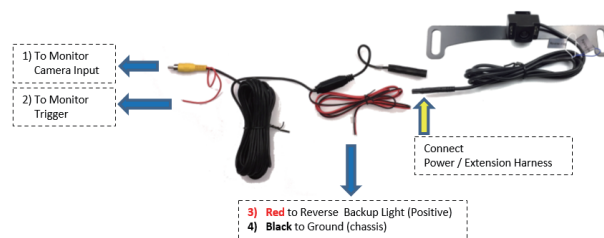

VTL171R

Concealed Mount License Plate Camera with Night Vision

1. Bill of Material

2. Specifications

- * Concealed Mount license Plate Camera With Night Vision
- * 600 TVL Horizontal resolution
- * Excellent Auto White Balance
- * Reverse/Non-Reverse image selectable
- * Parking Line on/off Selectable
- * 170 degrees wide viewing angle

3. Installation Tips

- 3-1. VTL171R is designed to work best on vehicles that have a license plate located at the center and above the rear bumper. If your vehicle has a plate location that is offset to the left side, right side or your plate is located under the bumper then the VTL171R may not provide optimum performance.
- 3-2. VTL171R bar-bracket is designed to be mounted behind the license plate so that only the camera is visible.
- 3-3. VTL171R is designed to use the existing License Plate mounting equipment.

4. Dimensions (Inches) & wiring

Please bench test before installation

** Monitor trigger ** when reverse backup light comes on it will trigger the monitor to switch to backup camera.

For technical support, contact 888-941-3060 or email info@visiontechamerica.com
WWW.VISIONTECHAMERICA.COM