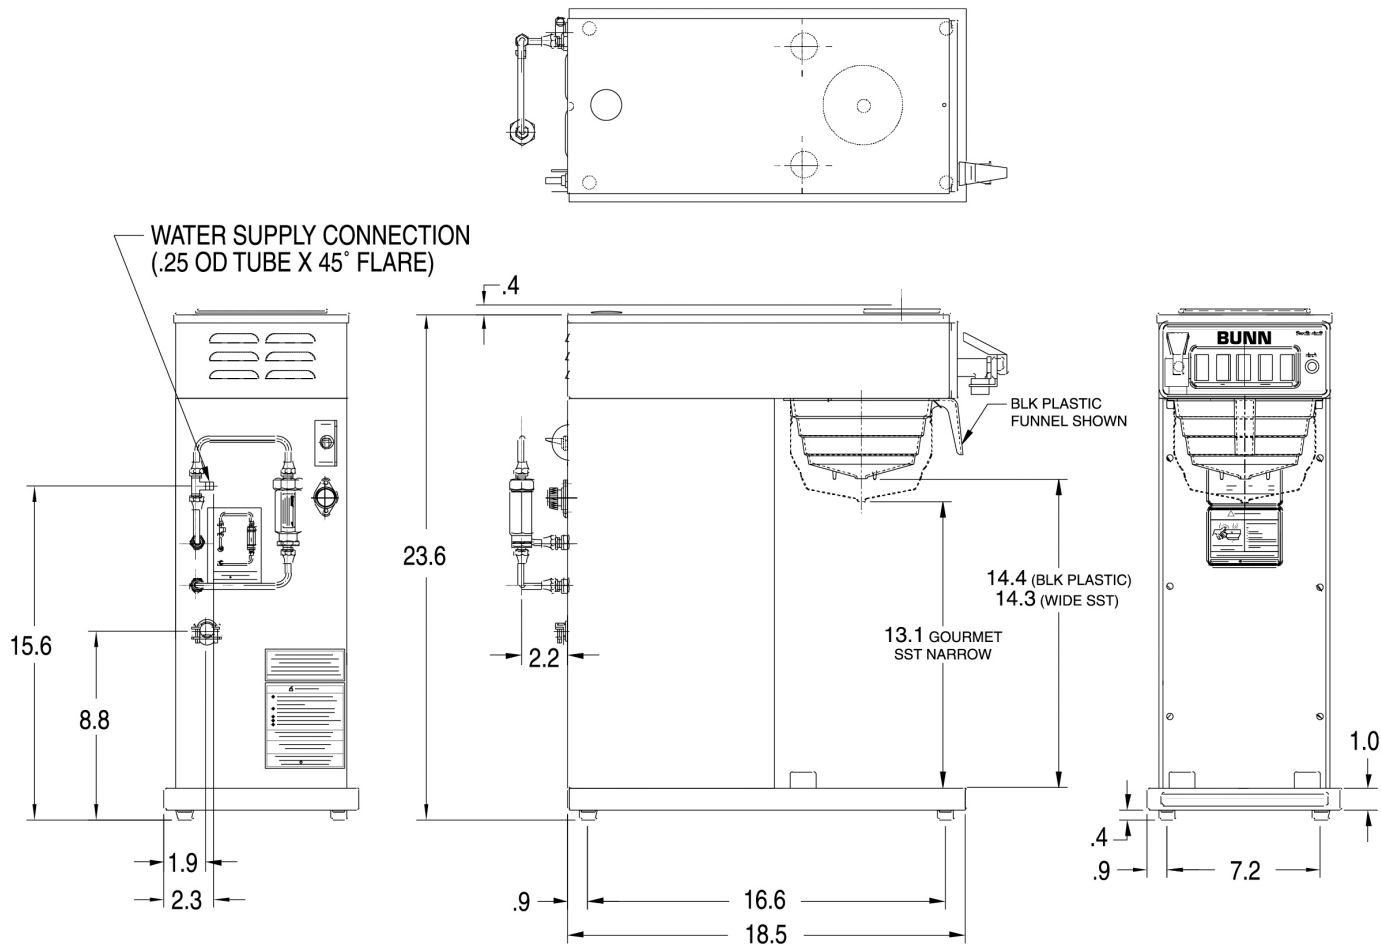

Last Updated:  
12/18/2023

	Unit			Shipping				
	Height	Width	Depth	Height	Width	Depth	Weight	Volume
English	23.6 in.	9.0 in.	22.5 in.	29.0 in.	11.9 in.	25.8 in.	35.200 lbs	5.145 ft <sup>3</sup>
Metric	59.9 cm	22.9 cm	57.2 cm	73.7 cm	30.2 cm	65.6 cm	15.967 kgs	0.146 m <sup>3</sup>