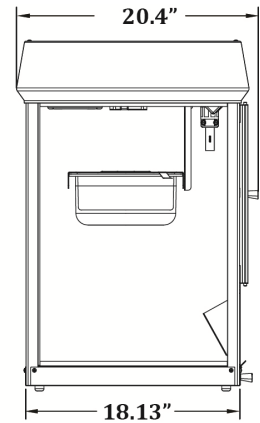

## Specifications

Front View

Side View

### Overall Dimensions:

**Width:** 19.62" (49.9 cm)

**Depth:** 20.4" (51.8 cm)

**Height:** 29.61" (75.2 cm)