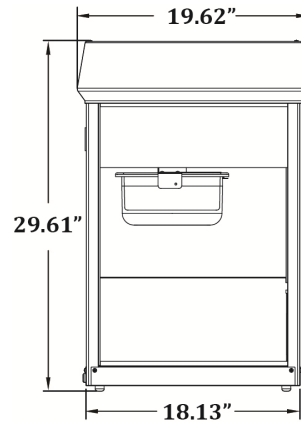

## Specifications

Front View

Side View

### Overall Dimensions:

**Width:** 19.62" (49.9 cm)

**Depth:** 20.4" (51.8 cm)

**Height:** 29.61" (75.2 cm)