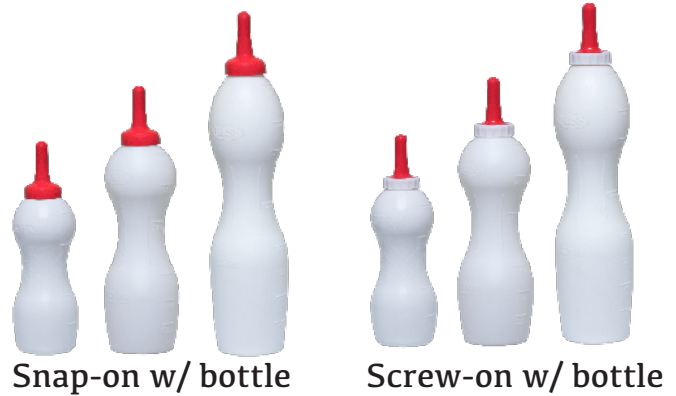

Nursing Bucket

Step design allows for accurate and highly visible measuring. Designed to use the same no-leak nipple and insert as the BESS bottle. Capacity makes it lighter to handle, 5 qts. Rigid bucket holder prevents kick outs. One-hand system to hook on a board. Will empty completely.

15-281	BESS Nursing Bucket	w/ Nipple kit, holding bracket, nipple	red
15-291	BESS Nursing Bucket	Nipple kit (nipple, outer + inner ring cap)	red
15-295	BESS Nursing Bucket	Cap assembly (inner + outer ring cap)	pink
15-299	BESS Nursing Bucket	Bracket	

A bottle everyone can hold

Cotran is introducing a new range of nursing bottles. Ergonomically designed for ease of handling, even with the smallest hands. Round shape allows for easier faster and more effective cleaning compared to square bottles. Available with Snap-on or Screw-on nipples. Made from high-density polyethylene.

15-226	BESS Nursing Bottle	2qt w/ Snap-on	red
15-231	BESS Nursing Bottle	3qt w/ Snap-on	red
15-236	BESS Nursing Bottle	4qt w/ Snap-on	red
15-246	BESS Nursing Bottle	2qt w/ Screw-on	red
15-251	BESS Nursing Bottle	3qt w/ Screw-on	red
15-256	BESS Nursing Bottle	4qt w/ Screw-on	red

Also available: clear and pink nipples or bottle only

Bottle Holder

Newly developed bottle cage holds all three sizes. Swing arm clips firmly around the waist of the bottle eliminating knock-outs.

15-301	BESS Nursing Bottle Holder	Metal