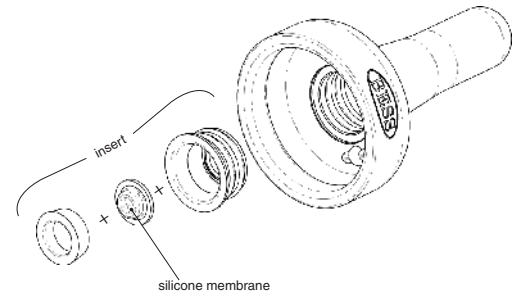

# Leak-free Nipples

Our inserts nearly eliminate wasted milk while nursing. The embedded silicon membrane will only let milk pass while the calf is suckling, functioning naturally like a real cows teat.

## Control Flow

The implementation of an insert has allowed us to introduce a round opening at the tip of the nipple. This 2mm hole controls milk flow while the calf is suckling, increases longevity of the nipple and eliminates tearing. Narrowing the neck of the nipple in combination with our soft-touch synthetic rubber closely mimics a cows teat promoting nursing for adequate feeding.

### Snap-on w/ insert

Clear	High-quality synthetic rubber to clearly see inside the nipple
Red	High-quality synthetic rubber in red
Pink	Standard quality synthetic rubber at lower cost

15-263	Bess Snap-on nipple	with insert, 2mm hole	clear
15-264	Bess Snap-on nipple	with insert, 2mm hole	red
15-265	Bess Snap-on nipple	with insert, 2mm hole	pink