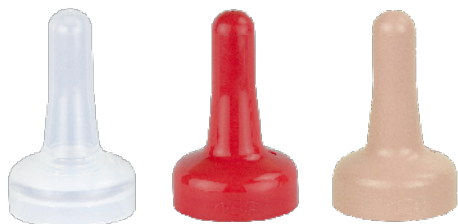

Leak-free Nipples

Our inserts nearly eliminate wasted milk while nursing. The embedded silicon membrane will only let milk pass while the calf is suckling, functioning naturally like a real cows teat.

Control Flow

The implementation of an insert has allowed us to introduce a round opening at the tip of the nipple. This 2mm hole controls milk flow while the calf is suckling, increases longevity of the nipple and eliminates tearing. Narrowing the neck of the nipple in combination with our soft-touch synthetic rubber closely mimics a cows teat promoting nursing for adequate feeding.

Snap-on w/ insert

Clear	High-quality synthetic rubber to clearly see inside the nipple
Red	High-quality synthetic rubber in red
Pink	Standard quality synthetic rubber at lower cost

15-263	Bess Snap-on nipple	with insert, 2mm hole	clear
15-264	Bess Snap-on nipple	with insert, 2mm hole	red
15-265	Bess Snap-on nipple	with insert, 2mm hole	pink

Screw-on w/ insert*

15-273	Bess Screw-on nipple	with insert, 2mm hole	clear
15-274	Bess Screw-on nipple	with insert, 2mm hole	red
15-275	Bess Screw-on nipple	with insert, 2mm hole	pink

* Ring cap sold separately

Snap-on*

15-260	Bess Snap-on nipple	2mm hole	clear
15-261	Bess Snap-on nipple	2mm hole	red
15-262	Bess Snap-on nipple	2mm hole	pink

* Insert sold separately

Screw-on*

15-270	BESS Screw-on nipple	2mm hole	clear
15-271	BESS Screw-on nipple	2mm hole	red
15-272	BESS Screw-on nipple	2mm hole	pink

* Ring cap + insert sold separately