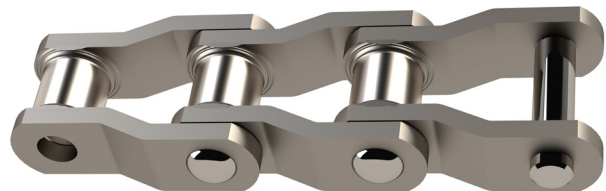

Mill Chain, Sprockets, Parts and Service

With thousands of feet of brand-name chain and sprockets in stock, we can fulfill all your chain needs for any mill application.

Sharp Top Chain

Sprocket solutions for mills

Chain Types

- Roller Chain
- Sharp Top Chain
- Welded Steel Chain
- Engineered Chain
- Malleable Chain
- Leaf Chain

Engineered chain

Mill Chain

- Roller Chain - drive chain applications, conveyors, transfer applications. Matched to the load requirements
- Engineered Chain - transfer deck applications. Can be welded with pipe lugs, roller lugs, non-marking UMHW and more.
- Sharp Top Chain – for infeed modules and high-speed applications requiring gripping function.
- Camelback Chain - transfer decks, moving finished grade and green lumber.
- Welded Steel Chain - log decks, log lines, waste conveyors.
- We work with and supply chain from only top-quality manufacturers to ensure long tool life and mill uptime.

Chain and Drive Supplies

- Sprockets – Single sprockets, double single sprockets, double sprocket, pintle chain sprockets, extended pitch sprockets, idler sprockets, mill chain sprockets, and custom sprockets
- Repair Links – Pin Link, Roller Link, Connecting Link, Offset Link and more
- Bearings, Couplers, Collars