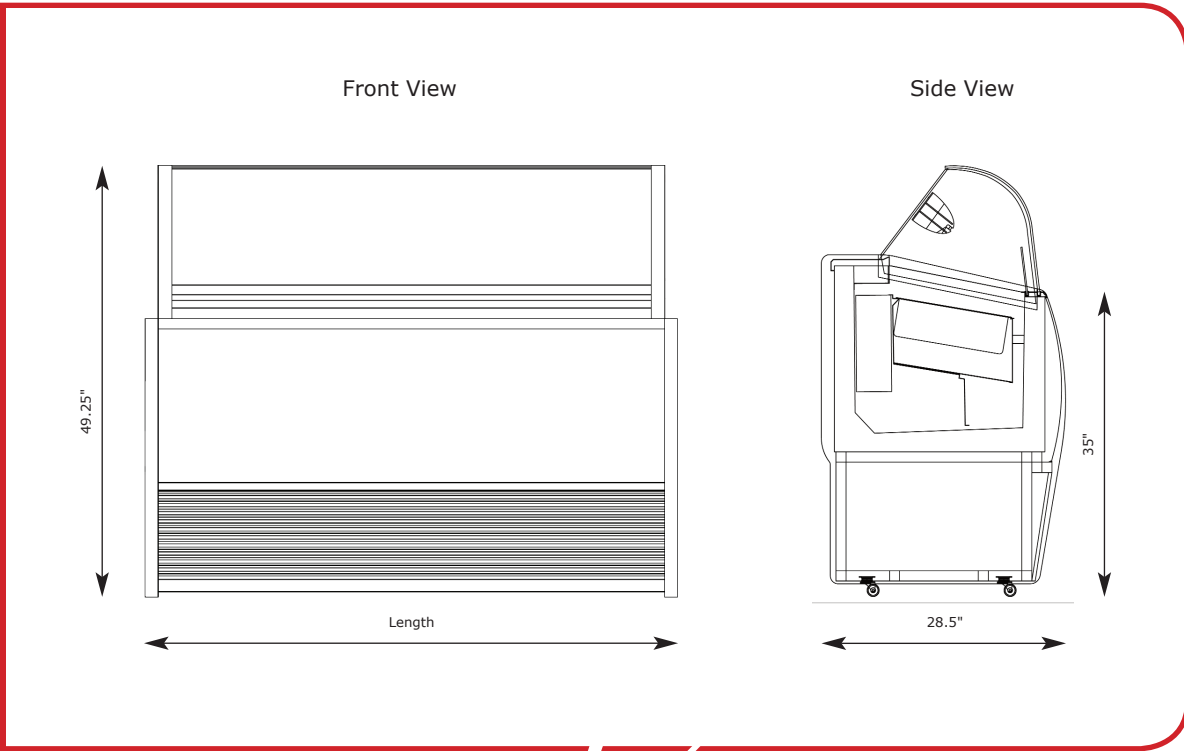

EZ Series

GELATO

EZ-Series Display Case

- Available for Gelato or Ice Cream
- Affordable, attractive, small and mobile
- Available in 6, 7 or 8 flavor pans
- Unique compact design is the ultimate solution for limited space applications, making it possible for stores and restaurants to offer gelato products

FEATURES

GELATO

DISPLAY CASES

| Model | Width | Depth | Height | 5 Ltr. Pans | Electrical Requirements |
|--------|--------------|-------------|--------------|-------------|--------------------------|
| EZ - 6 | 49" (1239mm) | 29" (724mm) | 50" (1251mm) | 6 | 220V/1Phase/60Hz/10 Amps |
| EZ - 7 | 56" (1417mm) | 29" (724mm) | 50" (1251mm) | 7 | 220V/1Phase/60Hz/10 Amps |
| EZ - 8 | 63" (1601mm) | 29" (724mm) | 50" (1251mm) | 8 | 220V/1Phase/60Hz/10 Amps |