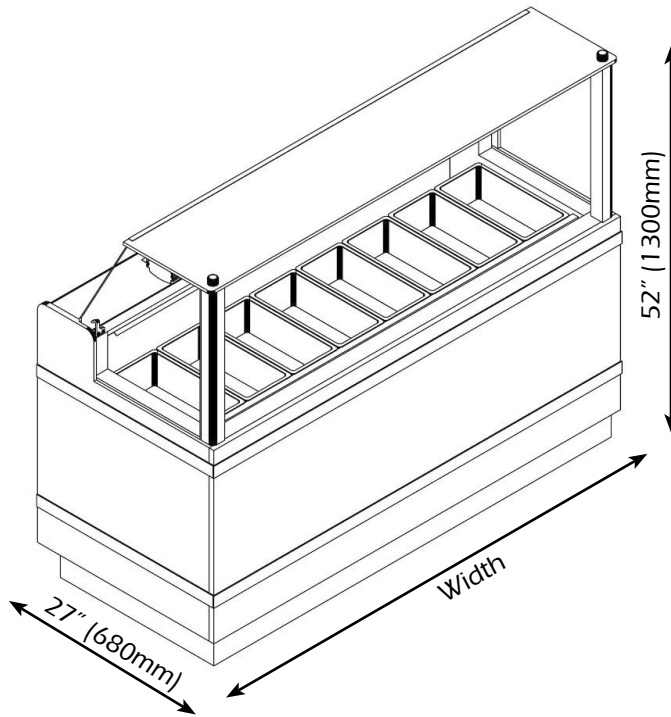

APG Series

GELATO

APG - Series Display Case

- Available for Gelato & Ice Cream
- Affordable, attractive, small and mobile
- Available in 6, 7, 8 or 10 flavor pans
- Unique compact design is the ultimate solution for limited space applications, making it possible for stores and restaurants to offer gelato products
- Optional wheels

FEATURES

GELATO

DISPLAY CASES

Model	Width	Depth	Height	5 Ltr. Pans	Electrical Requirements
APG - 6	48" (1195mm)	27" (680mm)	52" (1300mm)	6	220V/1Phase/60Hz/10 Amps
APG - 7	55" (1375mm)	27" (680mm)	52" (1300mm)	7	220V/1Phase/60Hz/10 Amps
APG - 8	62" (1555mm)	27" (680mm)	52" (1300mm)	8	220V/1Phase/60Hz/10 Amps
APG - 10	77" (1950mm)	27" (680mm)	52" (1300mm)	10	220V/1Phase/60Hz/15 Amps