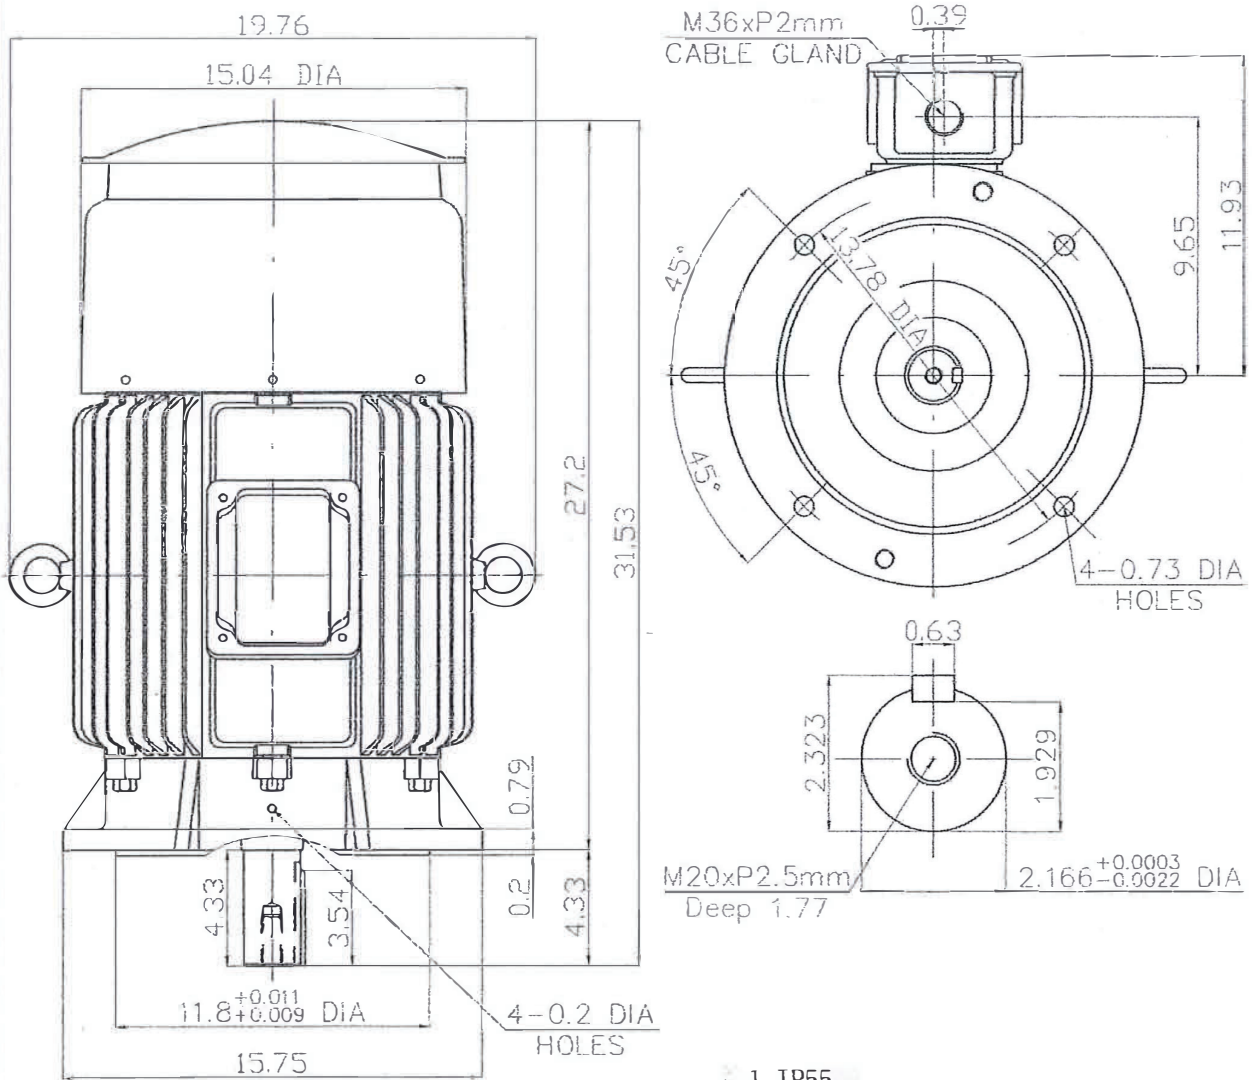

3-PHASE INDUCTION MOTOR

Type	Out Poles	Poles	Rating Voltages	Hertz	Frame	Ins. class	Weight
AEVF-NM	40HP	4P			286C	F	Kg
AEVF-NM	30HP	6P					
							B-2

- 1. IP55
- 2. Terminal box screw stainless steel

OUTLINE DIMENSIONS							CUSTOMER
SU ZHOU LIANG CHI MOTOR CO., LTD.							
LCN190270							