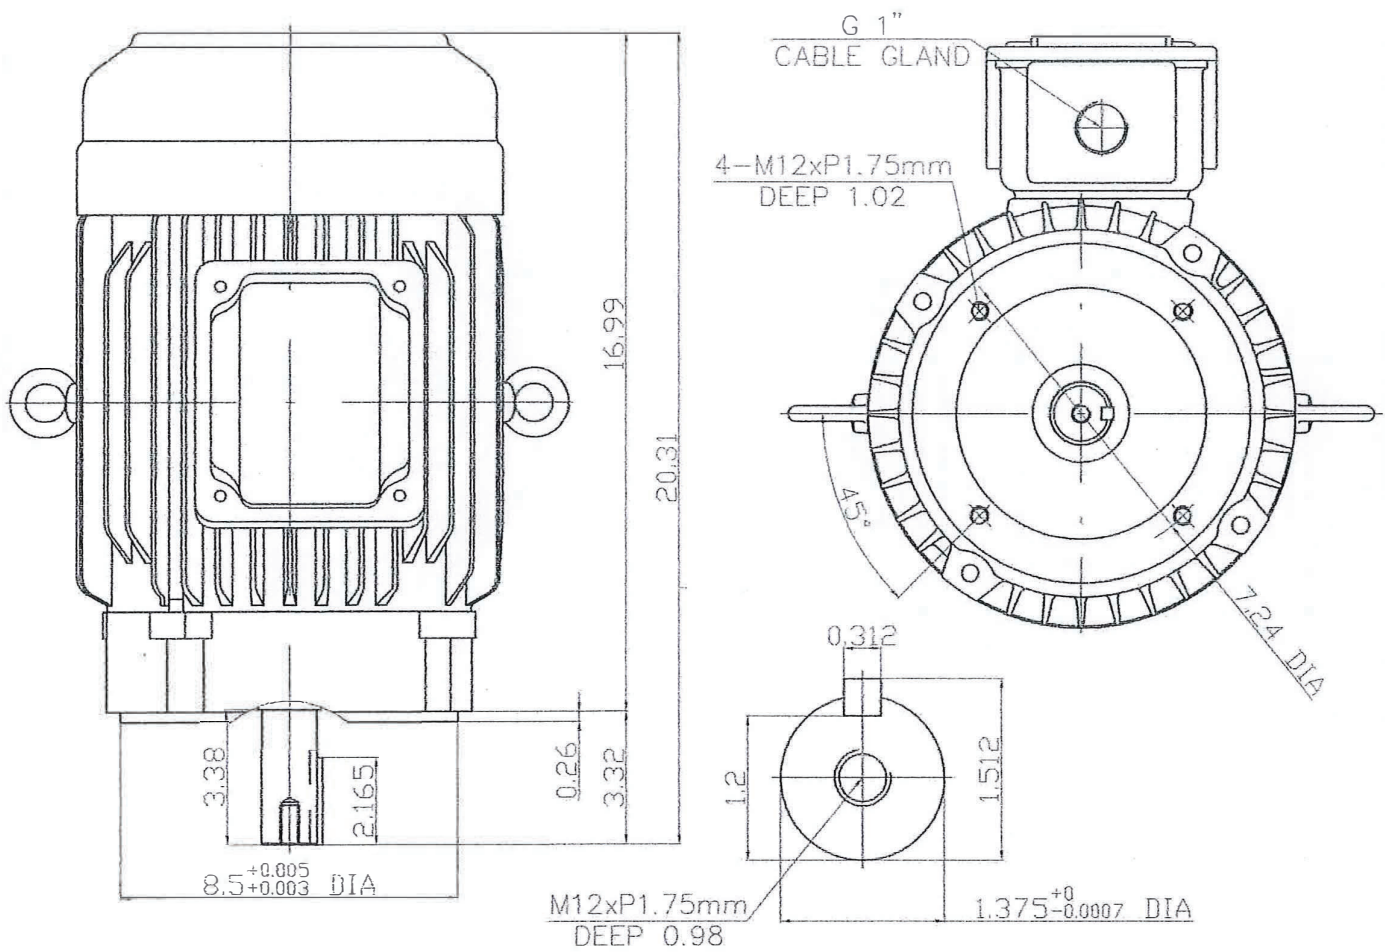

3-PHASE INDUCTION MOTOR

Type	Out Poles	Poles	Rating Voltages	Hertz	Frame	Ins. class	Weight
AEVF-NM	10HP	4P			215C	F	Kg
AEVF-NM	7.5HP	6P					
							B-3

- 1. IP55
- 2. Terminal box screw stainless steel

OUTLINE DIMENSIONS						CUSTOMER	
SU ZHOU LIANG CHI MOTOR CO., LTD.							
LCN130006							