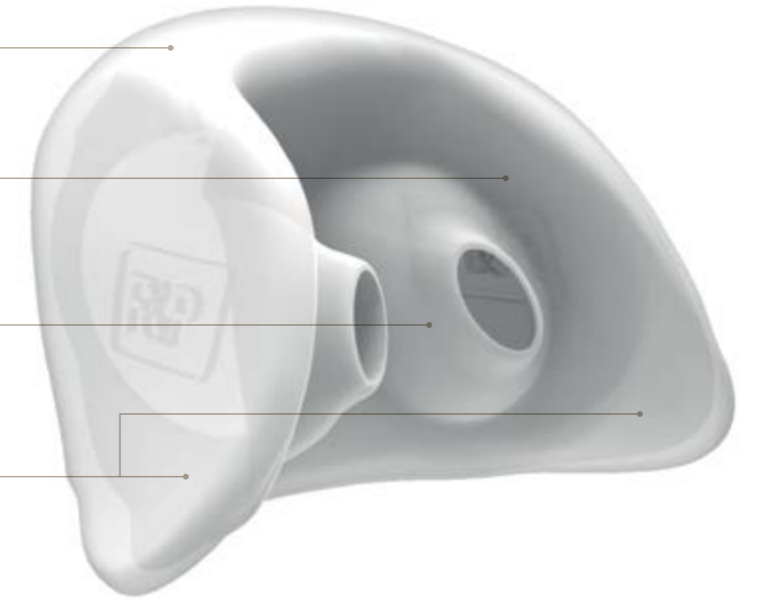

F&P Brevida™

NASAL PILLOWS MASK

Designed for Confidence. Built for Comfort.

NEW

Gaining patient confidence is key to successful CPAP therapy and patient confidence begins with a mask that fits and is comfortable.

The innovative F&P Brevida™ AirPillow™ Seal

Two seal sizes

Extra Small-Small and Medium-Large.

Extra-thin, soft seal

Sealing region made of extra-thin (0.25 mm) soft silicone to provide a gentle seal.

Versatile pillows

Versatile pillow geometry to fit a wide range of nostril sizes.

Stabilizing side supports

Side supports designed to reduce the likelihood of the seal dislodging during sleep.

A gentle, soft seal

The AirPillow™ seal inflates to form a gentle 'pillow' of air and seals in and around the nose.

F&P AirPillow™ Nasal Pillows Seal

Seals in and around the nose

Traditional Nasal Pillows Seal

Seals directly in the nostrils

Fitting your F&P Brevida™

01

Step 1.
Hold the silicone seal away from your nose and use your fingers to carefully spread open the soft side supports of the silicone seal and then guide the two openings into your nostrils.