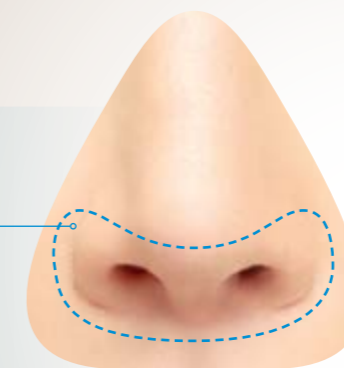

The innovative F&P Brevida™ AirPillow™ Seal

Two seal sizes

Extra Small-Small and Medium-Large.

Extra-thin, soft seal

Sealing region made of extra-thin (0.25 mm) soft silicone to provide a gentle seal.

Versatile pillows

Versatile pillow geometry to fit a wide range of nostril sizes.

Stabilizing side supports

Side supports designed to reduce the likelihood of the seal dislodging during sleep.

A gentle, soft seal

The AirPillow™ seal inflates to form a gentle 'pillow' of air and seals in and around the nose.

F&P AirPillow™ Nasal Pillows Seal

Seals in and around the nose

Traditional Nasal Pillows Seal

Seals directly in the nostrils

Fitting your F&P Brevida™

01

Step 1.
Hold the silicone seal away from your nose and use your fingers to carefully spread open the soft side supports of the silicone seal and then guide the two openings into your nostrils.

02

Step 2.
Hold the mask frame in position with one hand and pull the headgear over your head with the other hand, positioning the straps above the ears as per the fitting image above.

03

Step 3.
Gently tighten or loosen the headgear straps on the sides of the headgear until you achieve a comfortable seal.