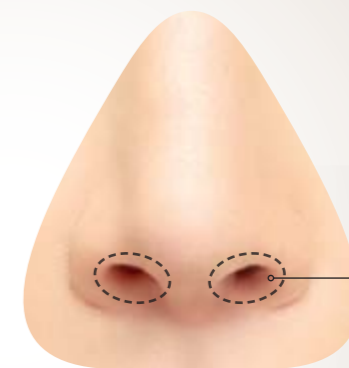

The innovative F&P Brevida™ AirPillow™ Seal

Two seal sizes

Extra Small-Small and Medium-Large.

Extra-thin, soft seal

Sealing region made of extra-thin (0.25 mm) soft silicone to provide a gentle seal.

Versatile pillows

Versatile pillow geometry to fit a wide range of nostril sizes.

Stabilizing side supports

Side supports designed to reduce the likelihood of the seal dislodging during sleep.

A gentle, soft seal

The AirPillow™ seal inflates to form a gentle 'pillow' of air and seals in and around the nose.

F&P AirPillow™ Nasal Pillows Seal

Seals in and around the nose

Traditional Nasal Pillows Seal

Seals directly in the nostrils

Fitting your F&P Brevida™

01

Step 1.
Hold the silicone seal away from your nose and use your fingers to carefully spread open the soft side supports of the silicone seal and then guide the two openings into your nostrils.