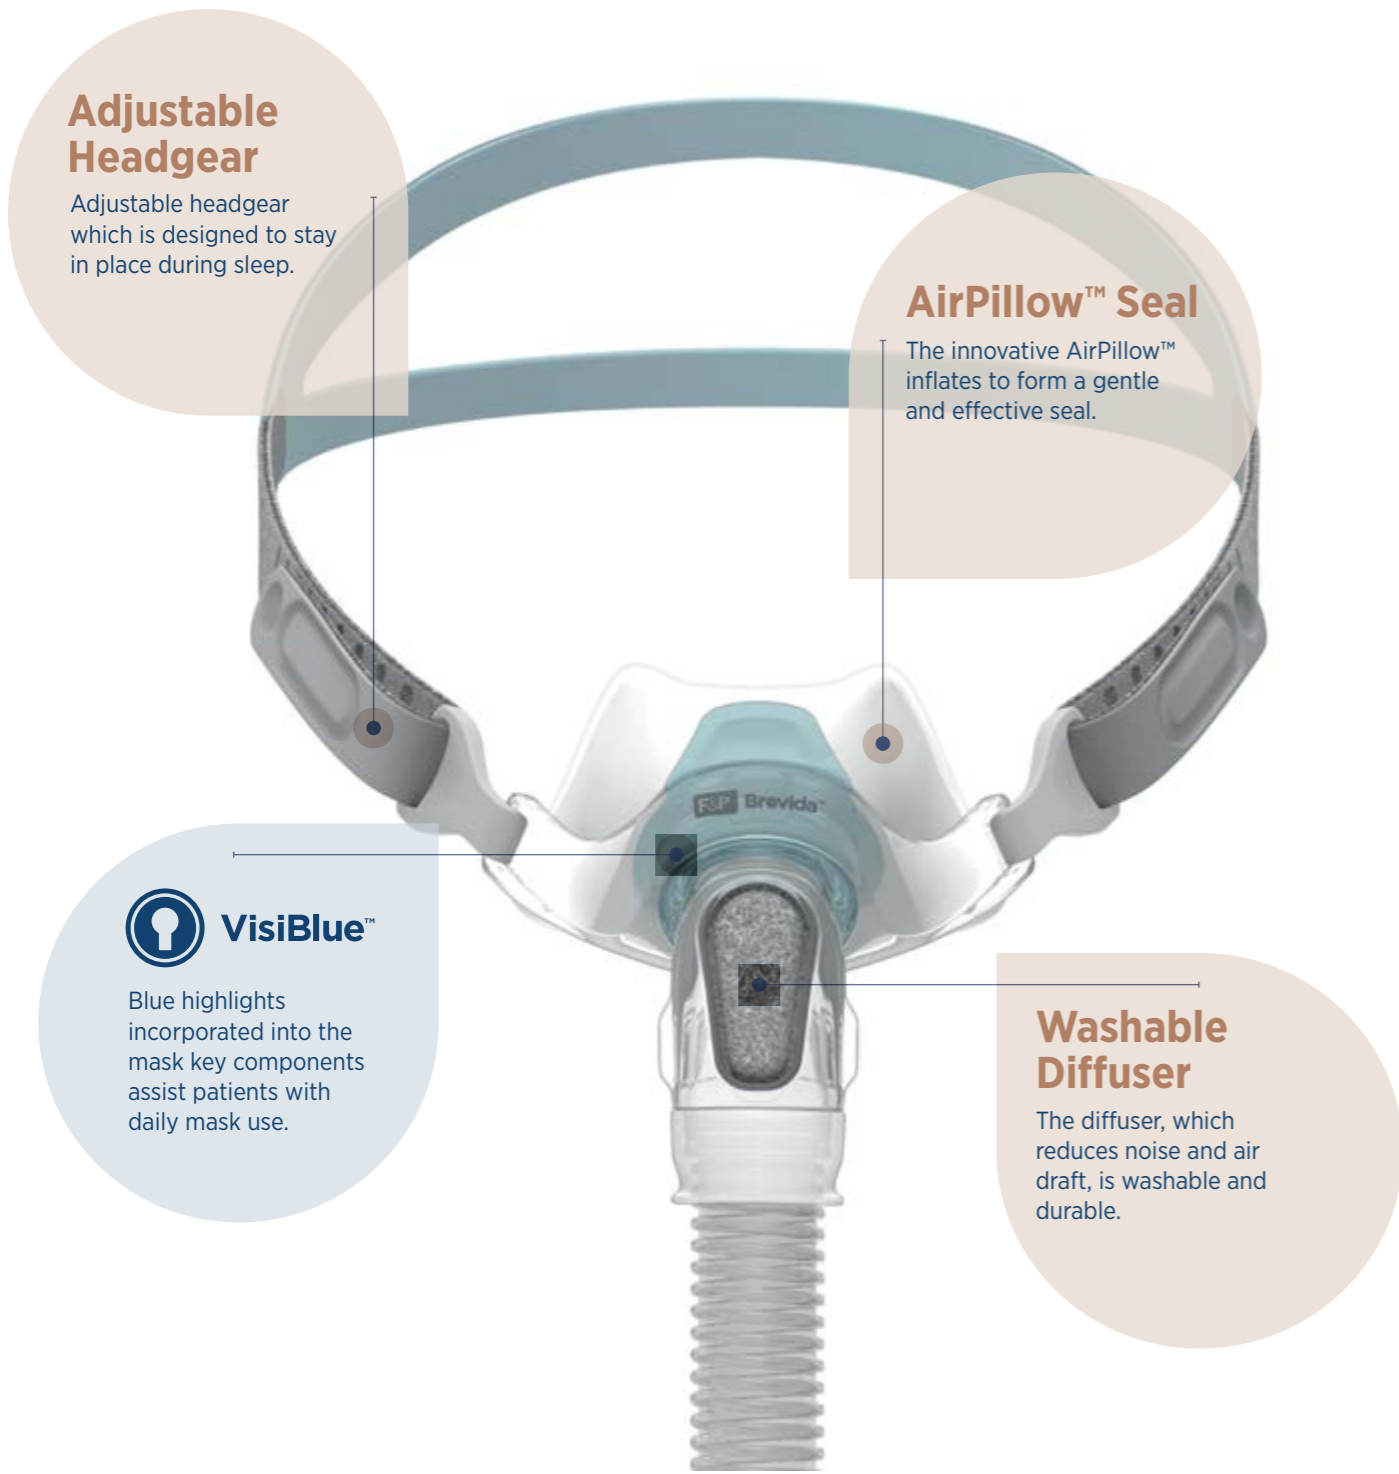

F&P Brevida™

NASAL PILLOWS MASK

Designed for Confidence. Built for Comfort.

NEW

Gaining patient confidence is key to successful CPAP therapy and patient confidence begins with a mask that fits and is comfortable.

The innovative F&P Brevida™ AirPillow™ Seal

Two seal sizes

Extra Small-Small and Medium-Large.

Extra-thin, soft seal

Sealing region made of extra-thin (0.25 mm) soft silicone to provide a gentle seal.

Versatile pillows

Versatile pillow geometry to fit a wide range of nostril sizes.

Stabilizing side supports

Side supports designed to reduce the likelihood of the seal dislodging during sleep.

A gentle, soft seal

The AirPillow™ seal inflates to form a gentle 'pillow' of air and seals in and around the nose.

F&P AirPillow™ Nasal Pillows Seal

Seals in and around the nose

Traditional Nasal Pillows Seal

Seals directly in the nostrils

Fitting your F&P Brevida™

01

Step 1.
Hold the silicone seal away from your nose and use your fingers to carefully spread open the soft side supports of the silicone seal and then guide the two openings into your nostrils.