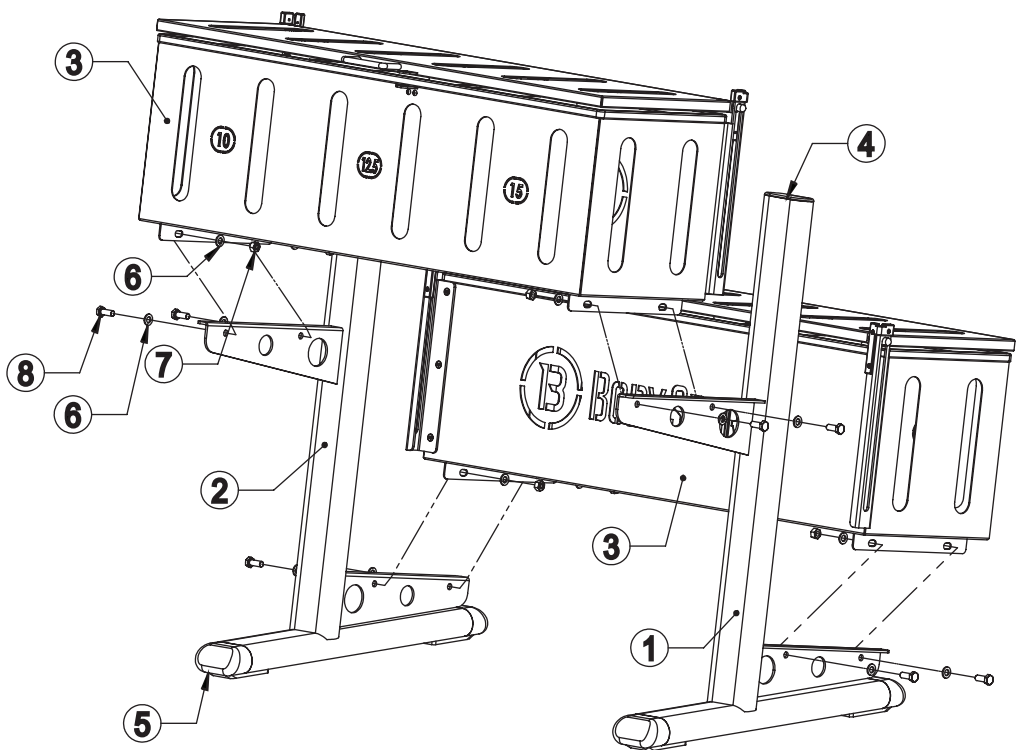

ASSEMBLY A

No.	Part Number	Qty
1	RS0089A-02A	1
2	JB-R-2T 3	1
3	JB-R-2T L	1
4	JB-R-2T R	1
5	JB-R-2T (L)	1
6	JB-R-2T (R)	1
7	RS0089A-JGQT	2
8	RS0089A-BKQT	1
9	CXMD	6
10	GB_SOCKET_TYPE7 M5X12-N	2
11	GB_FASTENER_NUT_SNC1 M5-N	2
12	GB_FASTENER_NUT_SNC1 M6-N	6
13	GB_FASTENER_WASHER_SMWC 6	6
14	GB_FASTENER_SCREWS_HSCHS M6X16-S	6

ASSEMBLY B

No.	Part Number	Qty
1	RS0089A-02B	1
2	JB-R-01-007	1
3	JB-R-2T-03-001	2
4	JB-R-2T	2
5	GB_SOCKET_TYPE7 M6X16-N	4
6	GB_FASTENER_WASHER_SMWC 8	2
7	GB_HEXAGON_TYPE9 M8-N	2
8	GB_FASTENER_WASHER_SMWC 6	6
9	GB_HEXAGON_LOCK_TYPE10 M6-N	6

ASSEMBLY C = A + B

No.	Part Number	Qty
1	RS0089A-02A ASM	1
2	RS0089A-02B ASM	1

Distributed by Body Sport®
 Hudson, OH 44236
 1-866-528-2152

Made in China

ASSEMBLY D = C X 2

No.	Part Number	Qty
1	RS0089A-01 L	1
2	RS0089A-01 R	1
3	RS0089A-02 ASM	2
4	RSTY-100X50 PTS	2
5	WGJ-100X50DDPTS	4
6	GB_FASTENER_WASHER_SMWC 10	16
7	GB_FASTENER_NUT_SNC1 M10-N	8
8	GB_FASTENER_BOLT_HHBFTC M10X25-N	8