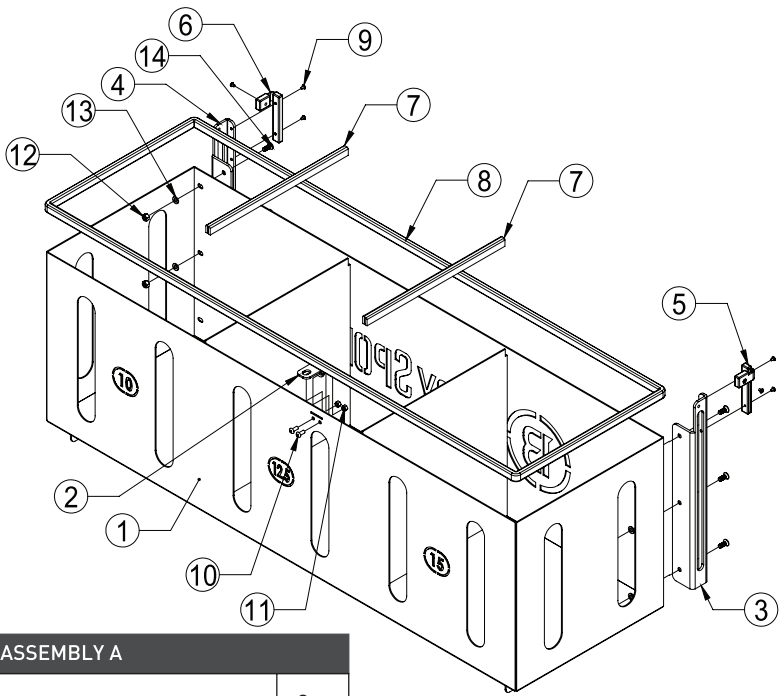

Instructions

Body Sport Urethane Coated Dumbbell Storage Rack

WARNING

- Prior to assembly, remove the components from the box and verify that all the listed parts were supplied.
- Please make sure all bolts, nuts, and washers are tightly fastened.
- Please read all instructions before using the equipment.
- The unit should only be used on a level surface and is intended for indoor use only.

ASSEMBLY A

No.	Part Number	Qty
1	RS0089A-02A	1
2	JB-R-2T 3	1
3	JB-R-2T L	1
4	JB-R-2T R	1
5	JB-R-2T (L)	1
6	JB-R-2T (R)	1
7	RS0089A-JGQT	2
8	RS0089A-BKQT	1
9	CXMD	6
10	GB_SOCKET_TYPE7 M5X12-N	2
11	GB_FASTENER_NUT_SNC1 M5-N	2
12	GB_FASTENER_NUT_SNC1 M6-N	6
13	GB_FASTENER_WASHER_SMWC 6	6
14	GB_FASTENER_SCREWS_HSCHS M6X16-S	6

ASSEMBLY B

No.	Part Number	Qty
1	RS0089A-02B	1
2	JB-R-01-007	1
3	JB-R-2T-03-001	2
4	JB-R-2T	2
5	GB_SOCKET_TYPE7 M6X16-N	4
6	GB_FASTENER_WASHER_SMWC 8	2
7	GB_HEXAGON_TYPE9 M8-N	2
8	GB_FASTENER_WASHER_SMWC 6	6
9	GB_HEXAGON_LOCK_TYPE10 M6-N	6

ASSEMBLY C = A + B

No.	Part Number	Qty
1	RS0089A-02A ASM	1
2	RS0089A-02B ASM	1

Distributed by Body Sport®
 Hudson, OH 44236
 1-866-528-2152

Made in China

ASSEMBLY D = C X 2

No.	Part Number	Qty
1	RS0089A-01 L	1
2	RS0089A-01 R	1
3	RS0089A-02 ASM	2
4	RSTY-100X50 PTS	2
5	WGJ-100X50DDPTS	4
6	GB_FASTENER_WASHER_SMWC 10	16
7	GB_FASTENER_NUT_SNC1 M10-N	8
8	GB_FASTENER_BOLT_HHBFTC M10X25-N	8