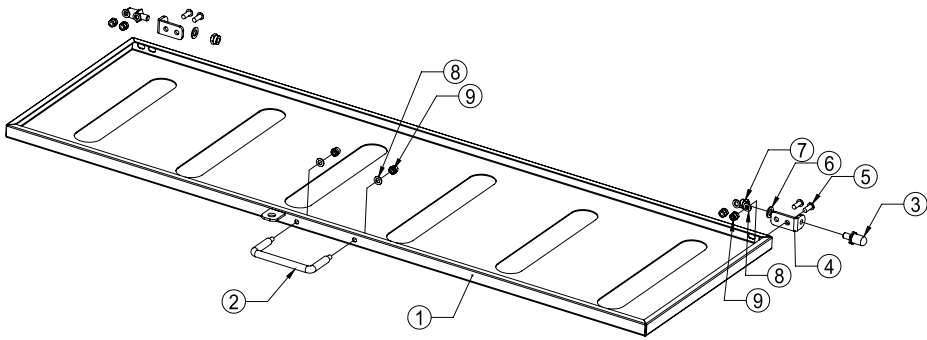

Instructions

Body Sport Urethane Coated Dumbbell Storage Rack

WARNING

- Prior to assembly, remove the components from the box and verify that all the listed parts were supplied.
- Please make sure all bolts, nuts, and washers are tightly fastened.
- Please read all instructions before using the equipment.
- The unit should only be used on a level surface and is intended for indoor use only.

ASSEMBLY A

No.	Part Number	Qty
1	RS0089A-02A	1
2	JB-R-2T 3	1
3	JB-R-2T L	1
4	JB-R-2T R	1
5	JB-R-2T (L)	1
6	JB-R-2T (R)	1
7	RS0089A-JGQT	2
8	RS0089A-BKQT	1
9	CXMD	6
10	GB_SOCKET_TYPE7 M5X12-N	2
11	GB_FASTENER_NUT_SNC1 M5-N	2
12	GB_FASTENER_NUT_SNC1 M6-N	6
13	GB_FASTENER_WASHER_SMWC 6	6
14	GB_FASTENER_SCREWS_HSCHS M6X16-S	6

ASSEMBLY B

No.	Part Number	Qty
1	RS0089A-02B	1
2	JB-R-01-007	1
3	JB-R-2T-03-001	2
4	JB-R-2T	2
5	GB_SOCKET_TYPE7 M6X16-N	4
6	GB_FASTENER_WASHER_SMWC 8	2
7	GB_HEXAGON_TYPE9 M8-N	2
8	GB_FASTENER_WASHER_SMWC 6	6
9	GB_HEXAGON_LOCK_TYPE10 M6-N	6

ASSEMBLY C = A + B

No.	Part Number	Qty
1	RS0089A-02A ASM	1
2	RS0089A-02B ASM	1

Distributed by Body Sport®
 Hudson, OH 44236
 1-866-528-2152

Made in China

ASSEMBLY D = C X 2

No.	Part Number	Qty
1	RS0089A-01 L	1
2	RS0089A-01 R	1
3	RS0089A-02 ASM	2
4	RSTY-100X50 PTS	2
5	WGJ-100X50DDPTS	4
6	GB_FASTENER_WASHER_SMWC 10	16
7	GB_FASTENER_NUT_SNC1 M10-N	8
8	GB_FASTENER_BOLT_HHBFTC M10X25-N	8