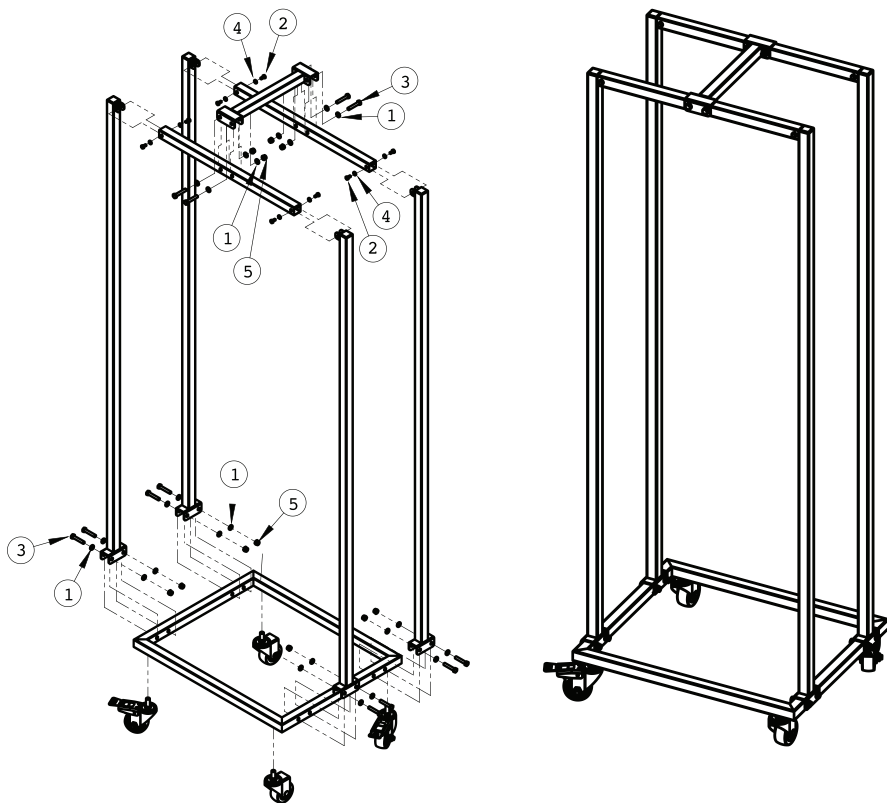

Instructions

BOSU Storage Rack

WARNING

- Prior to assembly, remove the components from the box and verify that all the listed parts were supplied.
- Please make sure all bolts, nuts and washers are tightly fastened.
- Please read all instructions in this manual before using the equipment.
- The unit should only be used on a level surface and is intended for indoor use only.

No.	Description	Quantity
1	M8 Washers	24
2	M6x10mm Bolts	8
3	M8x50mm Bolts	12
4	M6 Washer	8
5	M8 Hexagon Bolt	12